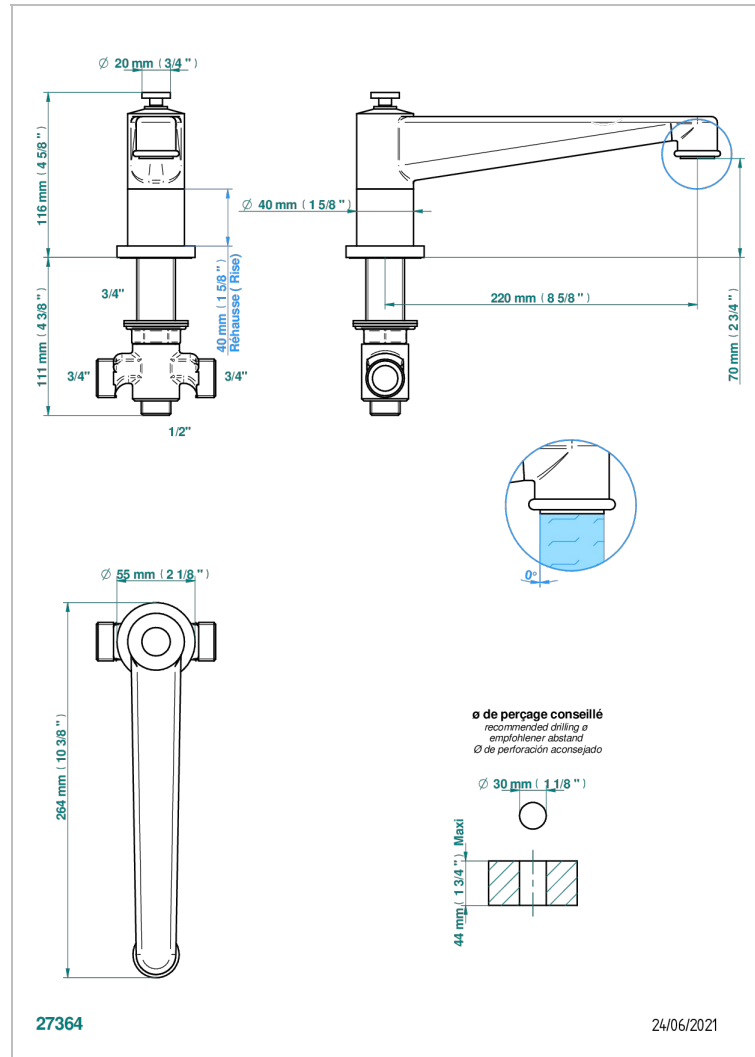

SPIRIT WITH LEVER HANDLES

G58-29SGI

Tub spout with integral diverter

CHARACTERISTIC

- Spirit with lever handles
- Tub spout with integral diverter

AVAILABLE FINITIONS

Black nickel - D24
Blush PVD - H62
Brass color PVD - H49
Brown bronze color PVD - F33
Chrome polished - A02
Chrome polished / gold polished - G02

Matt gold color PVD - H53
Matt graphite PVD - H65
Matt nickel (American satin) - C01
Matt nickel color PVD - H56
Nickel antique / Sovereign - H28
Nickel color PVD - H55

Nickel polished - B01
Rose Gold - F27
Satin chrome - C03
Silver polished, antique - H03
Silver rhodium - F18
Soft gold - F30