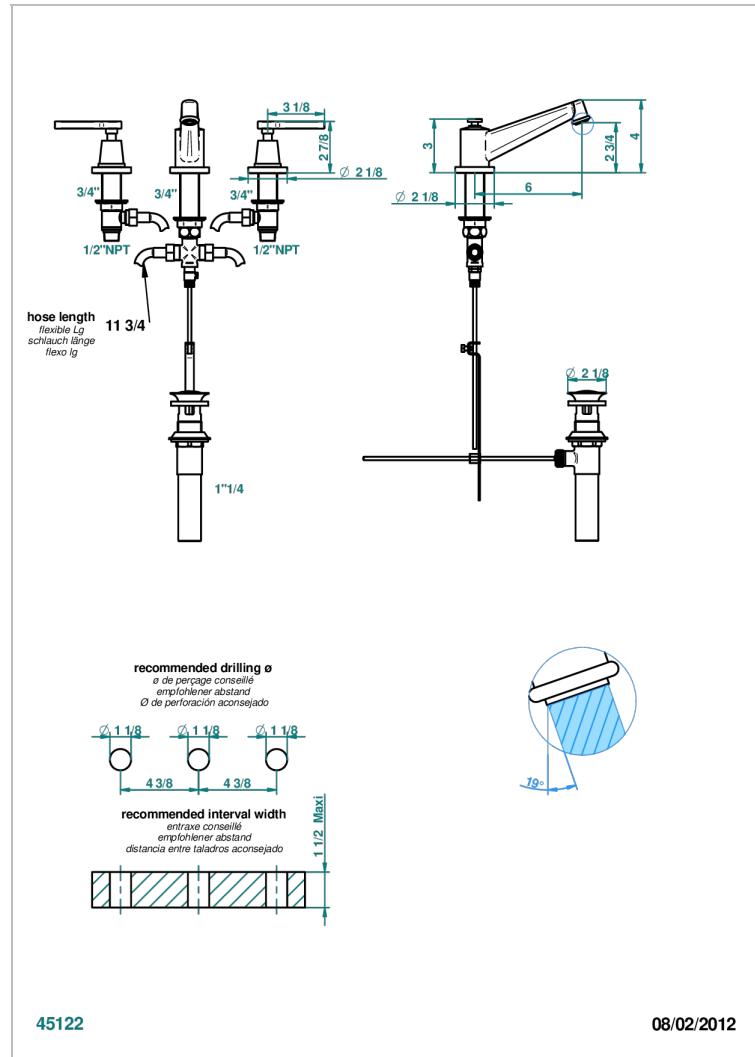

SPIRIT WITH LEVER HANDLES

G58-152/US

Widespread lavatory set, high spout, with drain

CHARACTERISTIC

- Spirit with lever handles
- Widespread lavatory set, high spout, with drain

TECHNICAL SPECS

- Recommandé : 3 bars (max. 5 bars) - Advised : 43,5 psi (max. 72 psi)
- 5,7 l/min à 3 bars (1.5 gpm at 43.5 psi)
- 1.2 gpm on demand in accordance with California's rules