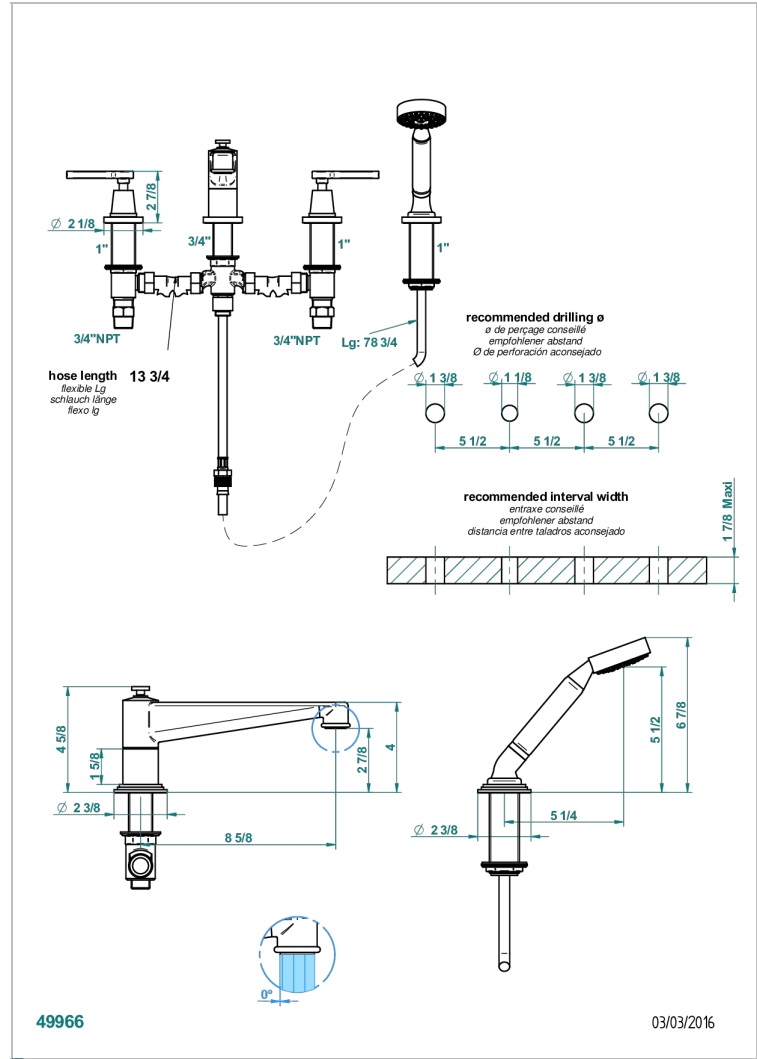

SPIRIT WITH LEVER HANDLES

G58-112BSGUS

Roman tub set with diverter spout and handshower, 3/4" valves

CHARACTERISTIC

- ASME : ASME A112.18.1-2011/CSA B125.1-11

TECHNICAL SPECS

- Recommandé : 3 bars (max. 5 bars) - Advised : 43,5 psi (max. 72 psi)
- Bec : 35 l/min à 3 bars - Douchette : 9,5 l/min à 3 bars
- Spout : 9.26 gpm at 43.5 psi - Handshower : 2.5 gpm at 43.5 psi

STANDARDS

AVAILABLE FINITIONS

Black nickel - D24
Blush PVD - H62
Brass color PVD - H49
Brown bronze color PVD - F33
Chrome polished - A02
Chrome polished / gold polished - G02

Copper antique matt, coated - H07
Gold color PVD - H52
Gold mat - F07
Gold polished - F01
Gold satiney - F03
Graphite PVD - H64