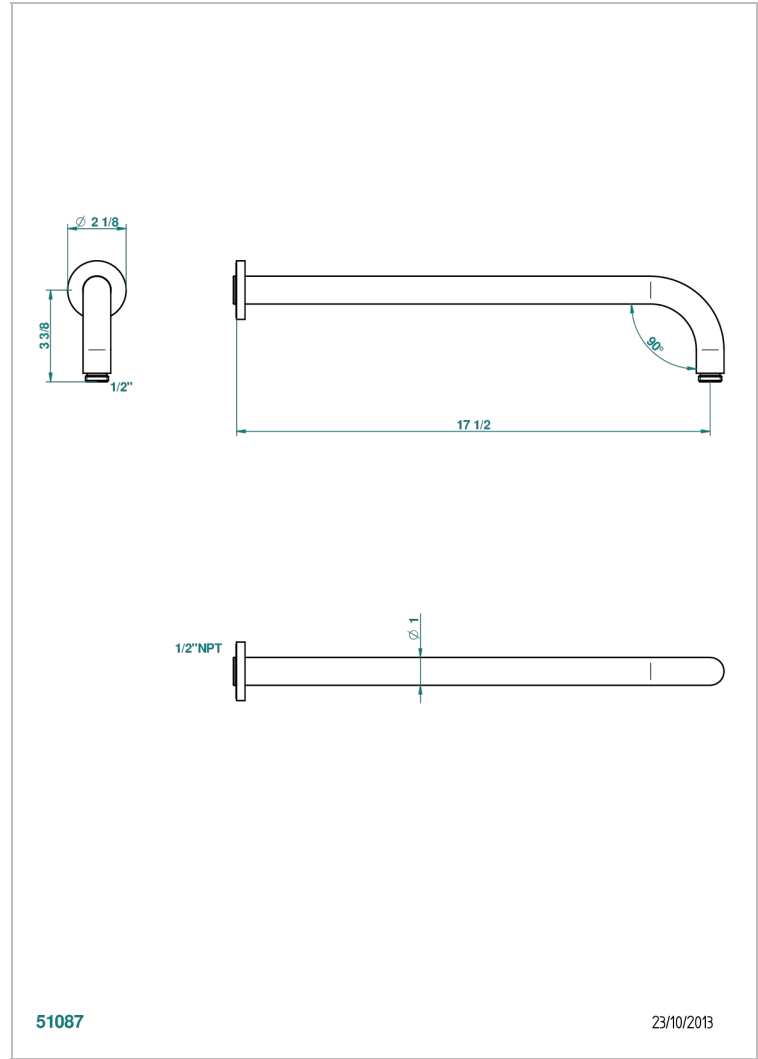

COLLECTION "O"

G4P-84L/US

Horizontal shower arm, 90°, lg: 17"

THG[®]
PARIS

CHARACTERISTIC

- Collection "O"
- Horizontal shower arm, 90°, lg: 17"

AVAILABLE FINITIONS

Black nickel - D24
Blush PVD - H62
Brass color PVD - H49
Brown bronze color PVD - F33
Chrome polished - A02
Chrome polished / gold polished - G02