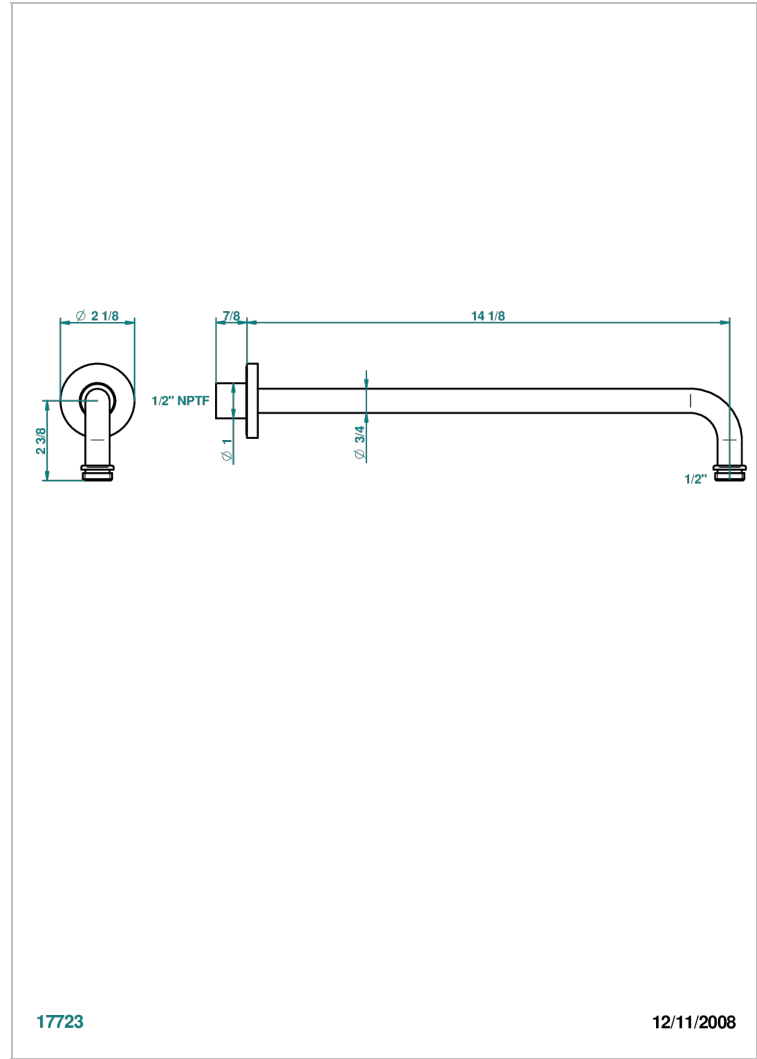

# COLLECTION "O"

G4P-84BC/US

Horizontal shower arm, 90° 14" long

17723

12/11/2008

## CHARACTERISTIC

- Collection "O"
- Horizontal shower arm, 90° 14" long