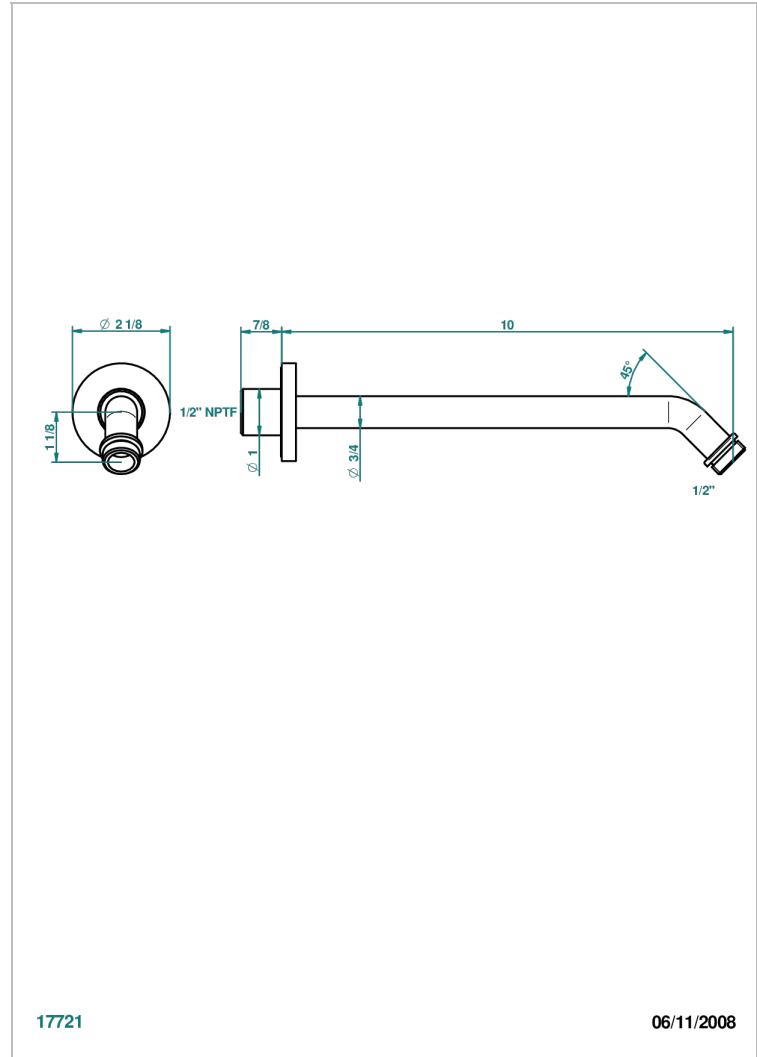

# COLLECTION "O"

G4P-84/US

Horizontal shower arm, 45°, lg: 10"

17721

06/11/2008

## CHARACTERISTIC

- Collection "O"
- Horizontal shower arm, 45°, lg: 10"