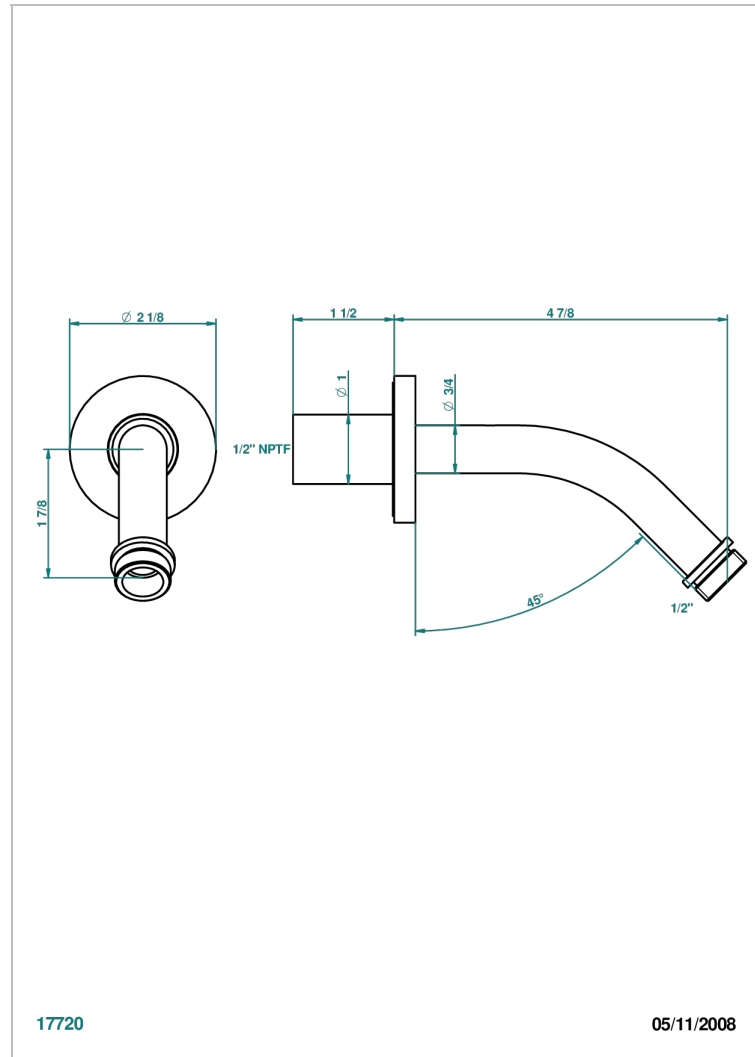

# COLLECTION "O"

G4P-82/US

Horizontal shower arm, 45°, lg: 4" 3/4

## CHARACTERISTIC

- Collection "O"
- Horizontal shower arm, 45°, lg: 4" 3/4