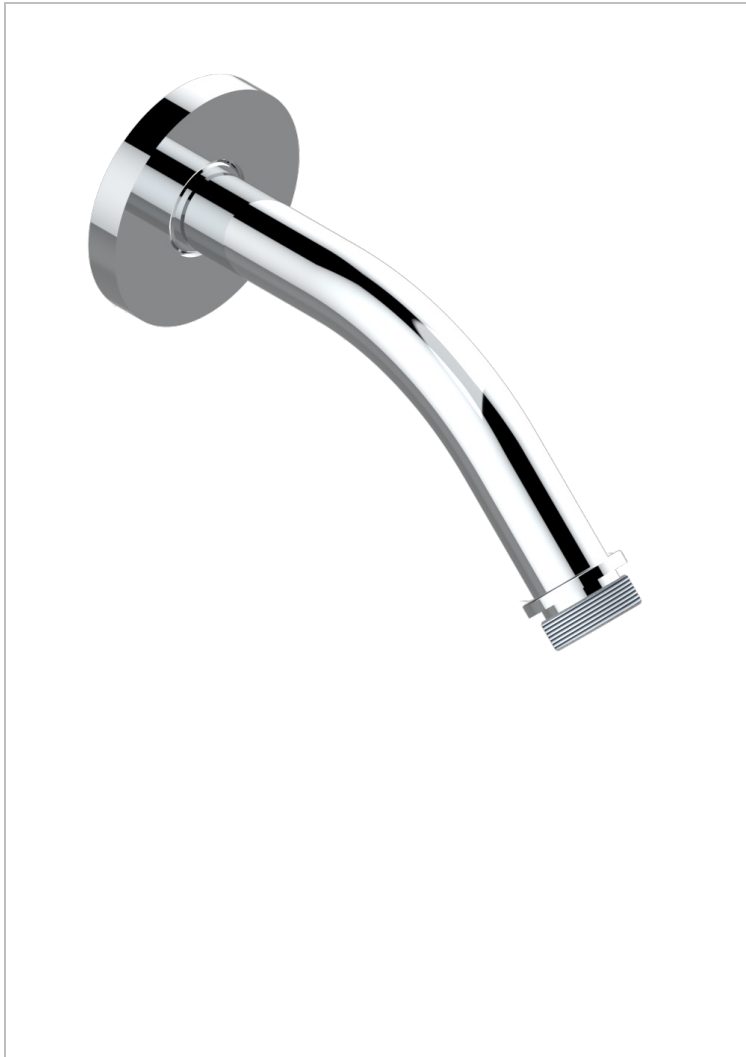

# COLLECTION "O"

G4P-82/US

Horizontal shower arm, 45°, lg: 4" 3/4

## CHARACTERISTIC

- Collection "O"
- Horizontal shower arm, 45°, lg: 4" 3/4

## AVAILABLE FINITIONS

Black nickel - D24  
Blush PVD - H62  
Brass color PVD - H49  
Brown bronze color PVD - F33  
Chrome polished - A02  
Chrome polished / gold polished - G02

Copper antique matt, coated - H07  
Gold color PVD - H52  
Gold mat - F07  
Gold polished - F01  
Gold satiney - F03  
Graphite PVD - H64