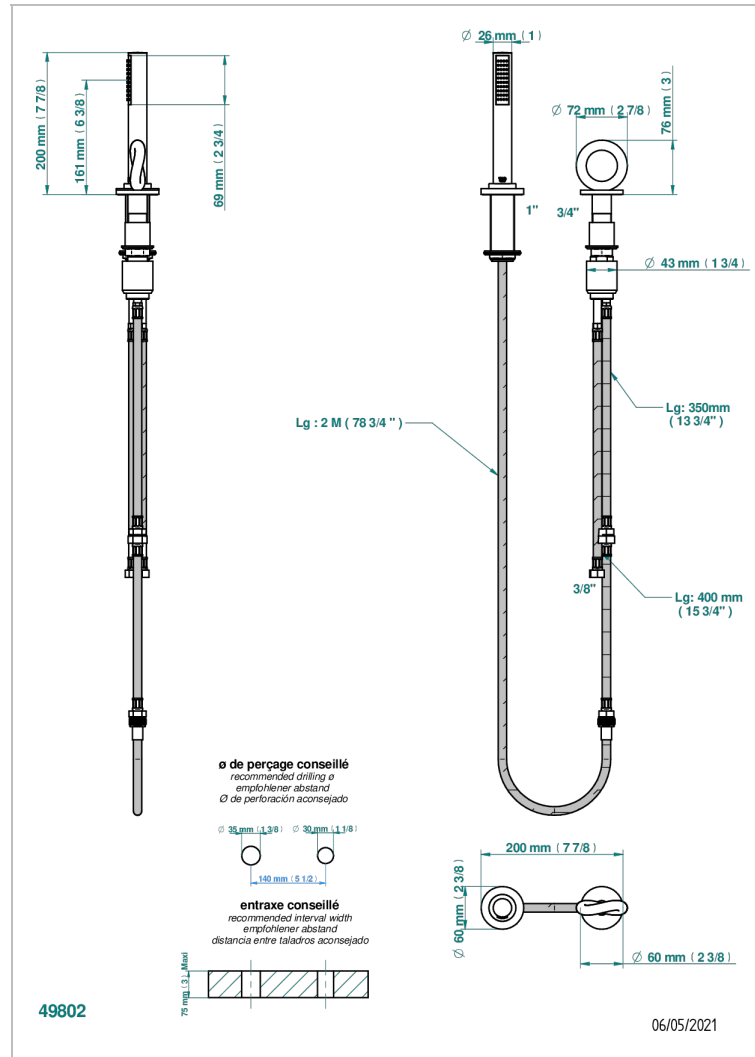

COLLECTION "O"

G4P-6532/60A

Deck mounted mixer with handshower, progressive cartridge

CHARACTERISTIC

- Collection "O"
- Deck mounted mixer with handshower, progressive cartridge

AVAILABLE FINITIONS

Black nickel - D24
Blush PVD - H62
Brass color PVD - H49
Brown bronze color PVD - F33
Chrome polished - A02
Chrome polished / gold polished - G02

Copper antique matt, coated - H07
Gold color PVD - H52
Gold mat - F07
Gold polished - F01
Gold satiney - F03
Graphite PVD - H64

Light coated bronze - D01
Matt Umber PVD - H67
Matt blush PVD - H60
Matt brass color PVD - H50
Matt brown bronze color PVD - F34
Matt chrome (American satin) - C02

Matt gold color PVD - H53
Matt graphite PVD - H65
Matt nickel (American satin) - C01
Matt nickel color PVD - H56
Nickel antique / Sovereign - H28
Nickel color PVD - H55

Nickel polished - B01
Rose Gold - F27
Satin chrome - C03
Silver polished, antique - H03
Silver rhodium - F18
Soft gold - F30