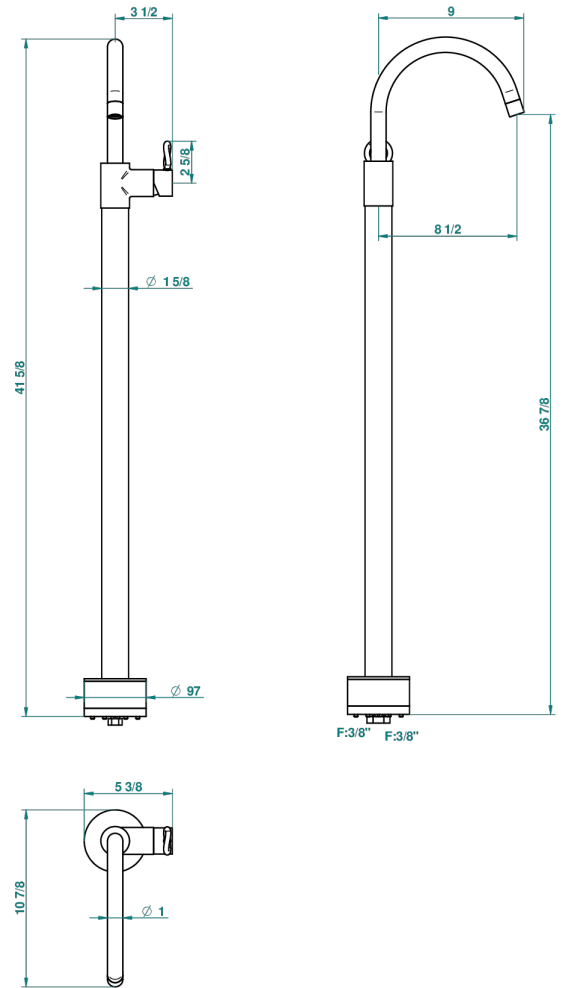

COLLECTION "O"

G4P-6500S

Floor mounted lavatory faucet

THG
PARIS

03/06/2013

CHARACTERISTIC

- Collection "O"
- Floor mounted lavatory faucet

TECHNICAL SPECS

- Recommandé : 3 bars (max. 5 bars) - Advised : 43,5 psi (max. 72 psi)
- 15 l/min à 3 bars (4 gpm at 43.5 psi)

AVAILABLE FINITIONS

Black nickel - D24
Blush PVD - H62
Brass color PVD - H49
Brown bronze color PVD - F33
Chrome polished - A02
Chrome polished / gold polished - G02

Matt gold color PVD - H53
Matt graphite PVD - H65
Matt nickel (American satin) - C01
Matt nickel color PVD - H56
Nickel antique / Sovereign - H28
Nickel color PVD - H55

Nickel polished - B01
Rose Gold - F27
Satin chrome - C03
Silver polished, antique - H03
Silver rhodium - F18
Soft gold - F30