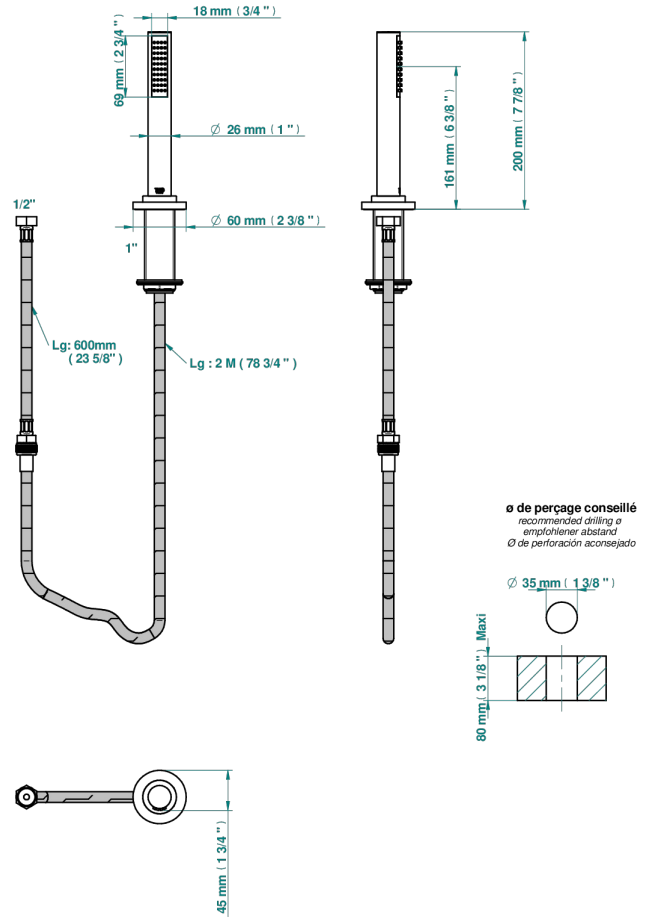

COLLECTION "O"

G4P-60A

Deck mounted hand shower, with hose

49523

18/09/2019

CHARACTERISTIC

- Collection "O"
- Deck mounted hand shower, with hose

AVAILABLE FINITIONS

Black nickel - D24
Blush PVD - H62
Brass color PVD - H49
Brown bronze color PVD - F33
Chrome polished - A02
Chrome polished / gold polished - G02

Copper antique matt, coated - H07
Gold color PVD - H52
Gold mat - F07
Gold polished - F01
Gold satiney - F03
Graphite PVD - H64

Light coated bronze - D01
Matt Umber PVD - H67
Matt blush PVD - H60
Matt brass color PVD - H50
Matt brown bronze color PVD - F34
Matt chrome (American satin) - C02

Matt gold color PVD - H53
Matt graphite PVD - H65
Matt nickel (American satin) - C01
Matt nickel color PVD - H56
Nickel antique / Sovereign - H28
Nickel color PVD - H55