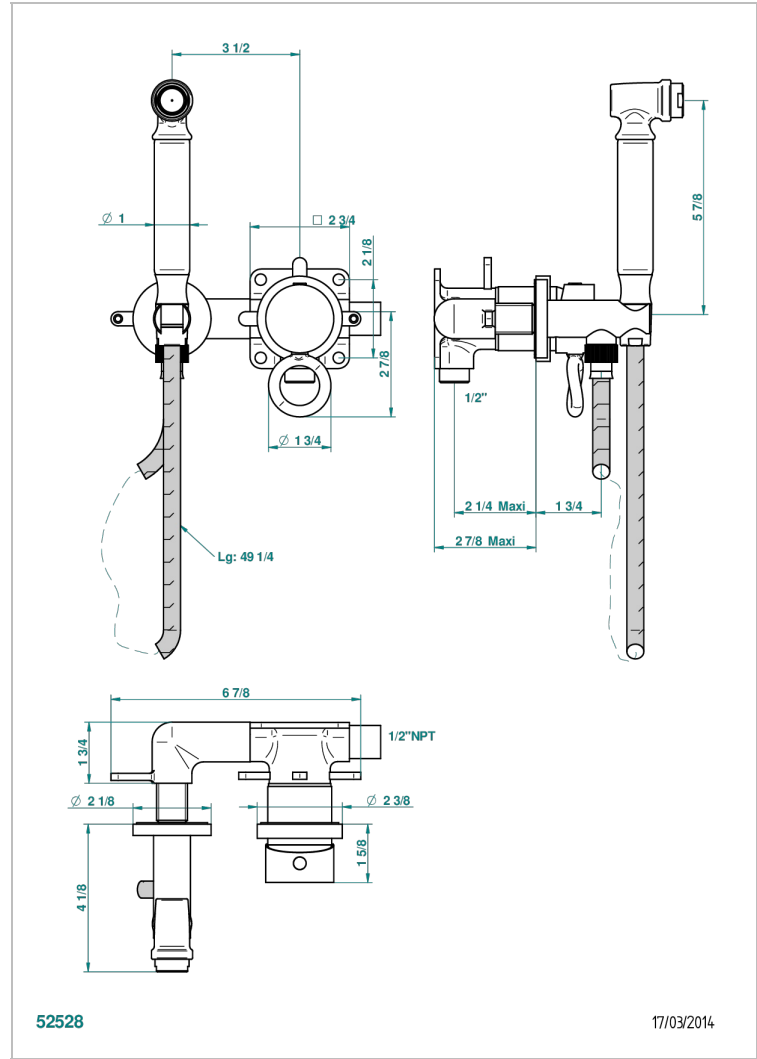

COLLECTION "O"

G4P-5840/MUS

Handheld spray bidet with mixing valve, hose, elbow/hook

CHARACTERISTIC

- Collection "O"
- Handheld spray bidet with mixing valve, hose, elbow/hook

TECHNICAL SPECS

- Recommandé : 3 bars (max. 5 bars) - Advised : 43,5 psi (max. 72 psi)
- 9,5 l/min à 3 bars (2.5 gpm at 43.5 psi)