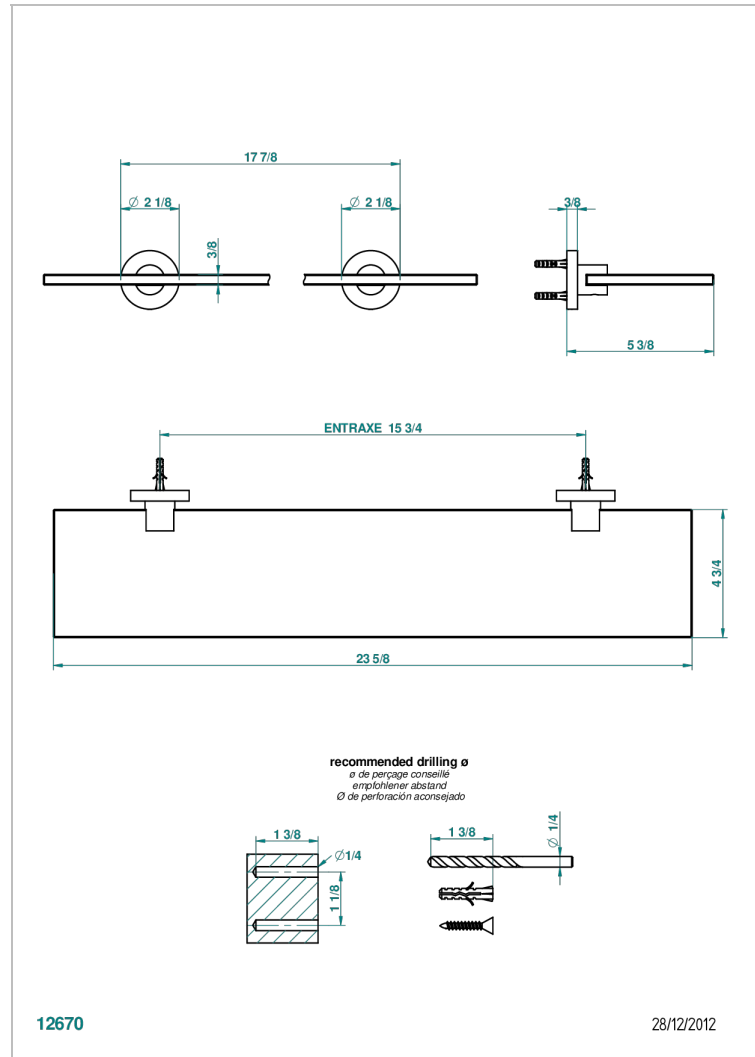

COLLECTION "O"

G4P-564

Glass shelf with brackets

12670

28/12/2012

CHARACTERISTIC

- Collection "O"
- Glass shelf with brackets

AVAILABLE FINITIONS