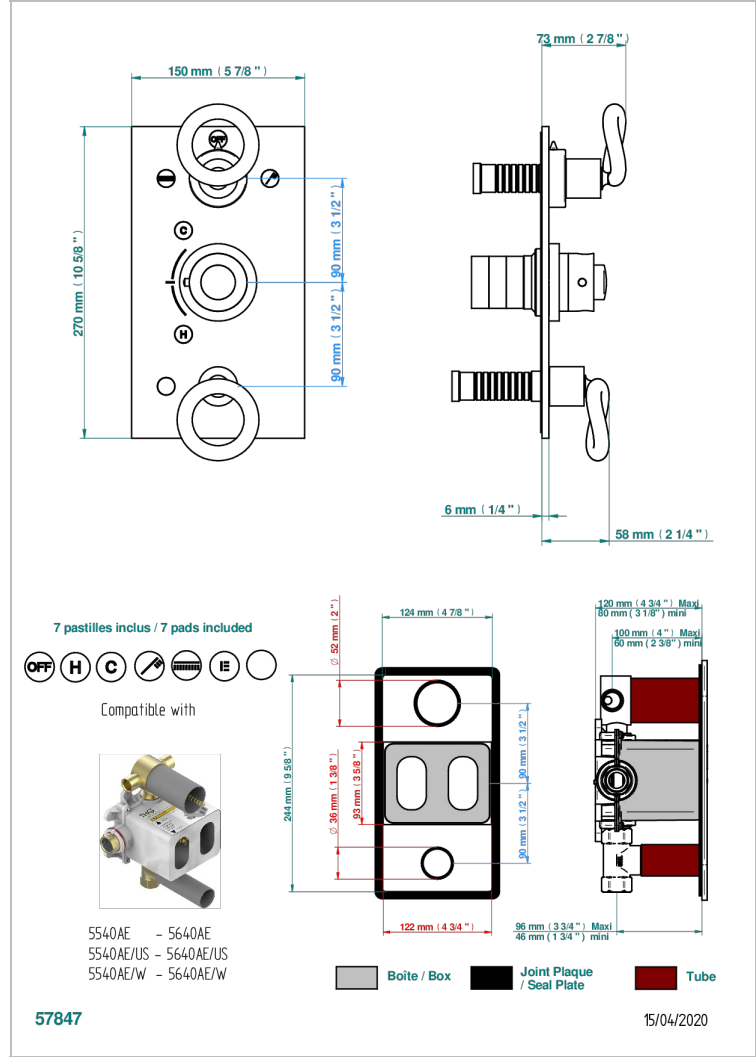

# COLLECTION "O"

G4P-5540BE

THG  
PARIS

Trim for THG thermostat 3 functions , with one off function and 2 outlets and one single off function - rough part supplied with fixing box ref. .5 540AE/US

## CHARACTERISTIC

- Built-in thermostatic cover for 5540AE with 3 outputs (1 x 3/4' and 2 x 1/2')
- Requires concealed thermostat Réf. 5540AE - 5540AE/US - 5540AE/W
- Output high : ceramic diverter with 2 functions and stopvalve
- Output downwards : 1/4' turn of 3/4' stopvalve
- For Shower 3 functions - 2 functions can operate simultaneously
- Temperature control knob with security stop at 38°C
- Solid brass plate and knob
- ASME : ASME A112.18.1-2011/CSA B125.1-11
- DVGW : DW-6512CQ0608

## RELATED SKU'S

- Ref. G00-5100G Reinforced stop ring for THG thermostatic with fixing set
- Ref. G00-5540AE/US Thg thermostat with wax cartridge with one stop valve, 2 outlets and another stop valve, delivered with a built-in box, no trim