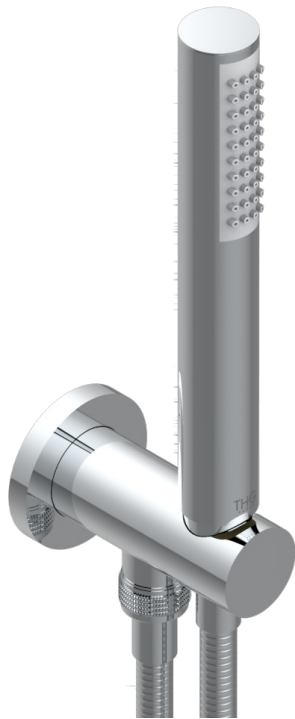

# COLLECTION "O"

G4P-54/US

Wall mounted handshower with integrated fixed hook

## CHARACTERISTIC

- Collection "O"
- Wall mounted handshower with integrated fixed hook

## AVAILABLE FINITIONS

Black nickel - D24  
Blush PVD - H62  
Brass color PVD - H49  
Brown bronze color PVD - F33  
Chrome polished - A02  
Chrome polished / gold polished - G02

Copper antique matt, coated - H07  
Gold color PVD - H52  
Gold mat - F07  
Gold polished - F01  
Gold satiney - F03  
Graphite PVD - H64

Nickel polished - B01  
Rose Gold - F27  
Satin chrome - C03  
Silver polished, antique - H03  
Silver rhodium - F18  
Soft gold - F30