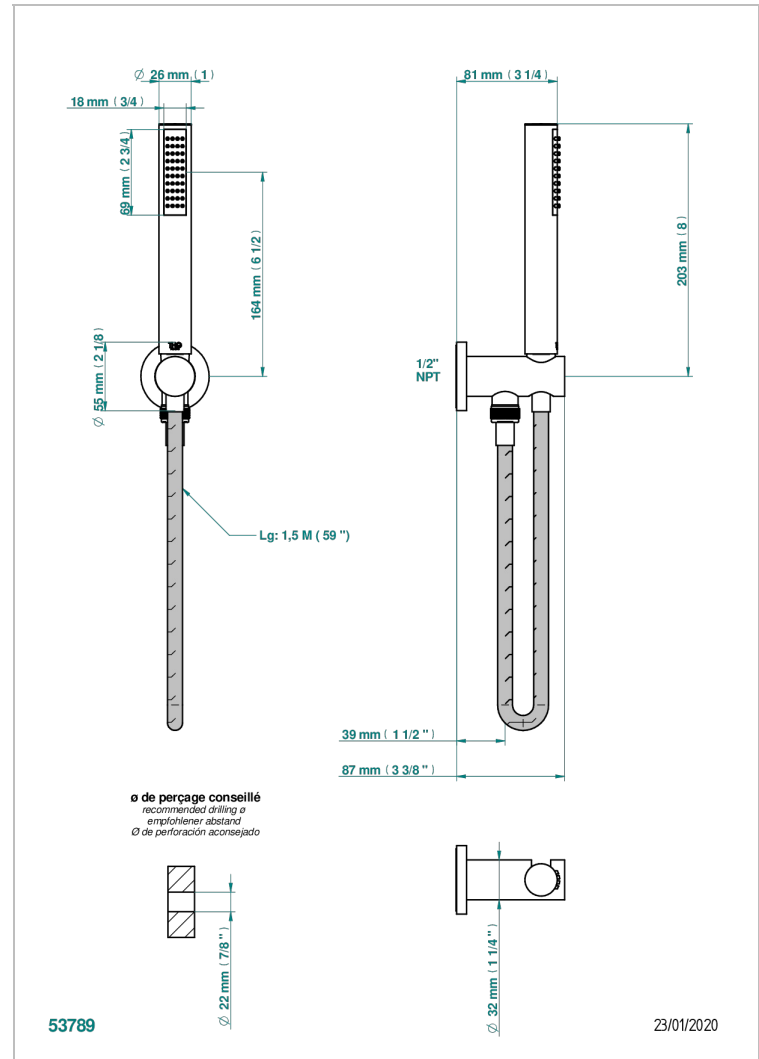

# COLLECTION "O"

G4P-54/US

Wall mounted handshower with integrated fixed hook

## CHARACTERISTIC

- Collection "O"
- Wall mounted handshower with integrated fixed hook