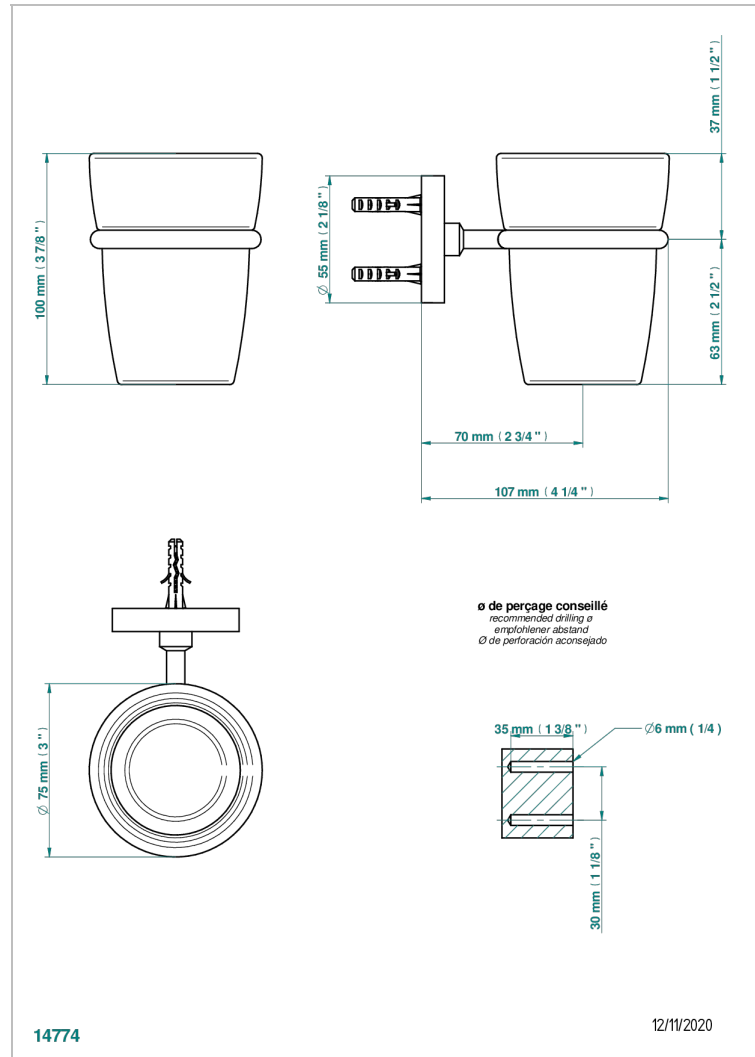

COLLECTION "O"

G4P-536

Tumbler holder, wall mounted

THG[®]
PARIS

CHARACTERISTIC

- Collection "O"
- Tumbler holder, wall mounted

AVAILABLE FINITIONS

Black nickel - D24
Blush PVD - H62
Brass color PVD - H49
Brown bronze color PVD - F33
Chrome polished - A02
Chrome polished / gold polished - G02