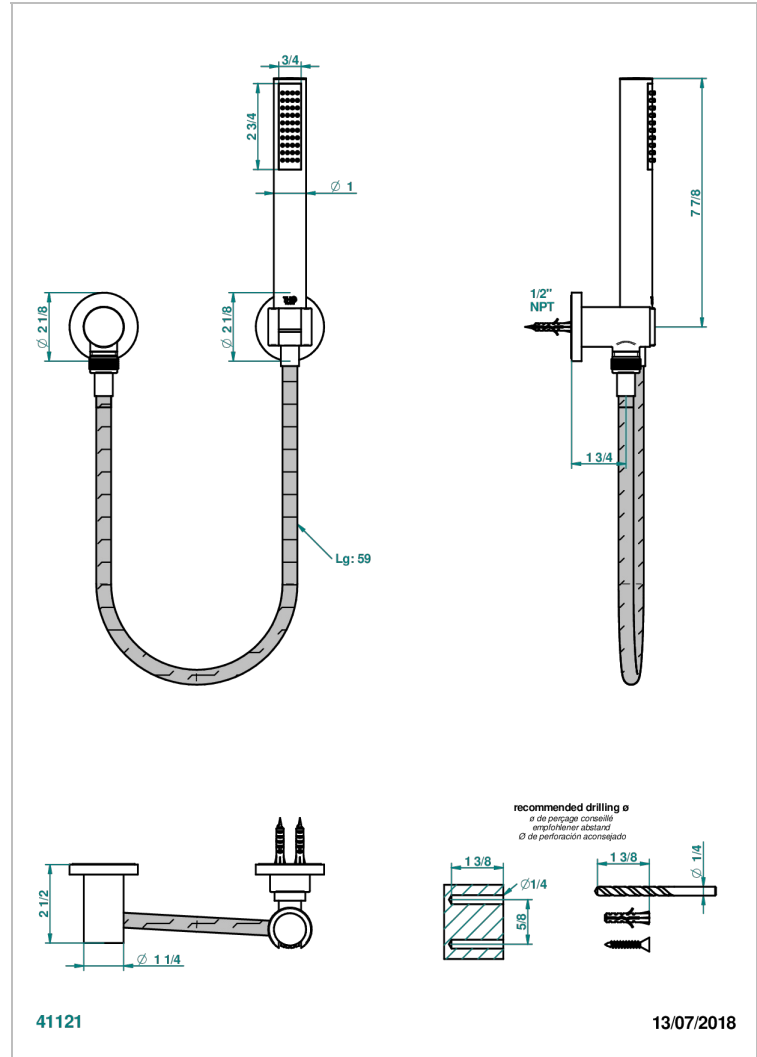

COLLECTION "O"

G4P-52/US

Wall mounted handshower with separate fixed hook

CHARACTERISTIC

- Collection "O"
- Wall mounted handshower with separate fixed hook

AVAILABLE FINITIONS

Black nickel - D24
Blush PVD - H62
Brass color PVD - H49
Brown bronze color PVD - F33
Chrome polished - A02
Chrome polished / gold polished - G02

Copper antique matt, coated - H07
Gold color PVD - H52
Gold mat - F07
Gold polished - F01
Gold satiny - F03
Graphite PVD - H64

Light coated bronze - D01
Matt Umber PVD - H67
Matt blush PVD - H60
Matt brass color PVD - H50
Matt brown bronze color PVD - F34
Matt chrome (American satin) - C02

Matt gold color PVD - H53
Matt graphite PVD - H65
Matt nickel (American satin) - C01
Matt nickel color PVD - H56
Nickel antique / Sovereign - H28
Nickel color PVD - H55

Nickel polished - B01
Rose Gold - F27
Satin chrome - C03
Silver polished, antique - H03
Silver rhodium - F18
Soft gold - F30