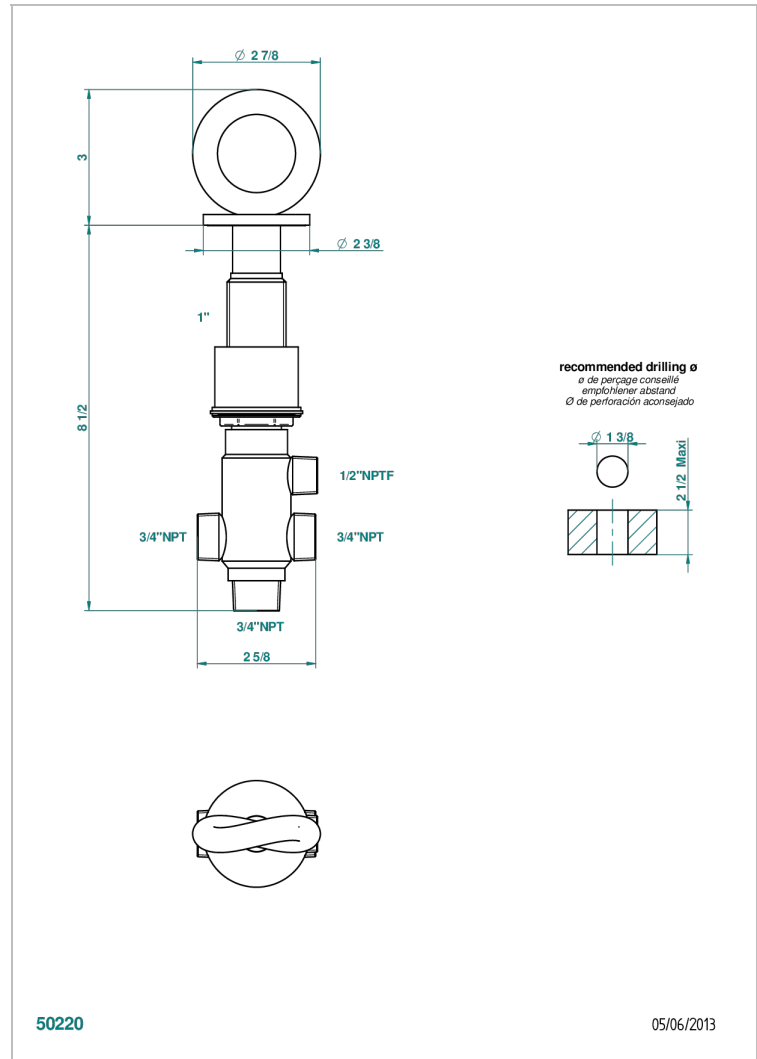

COLLECTION "O"

G4P-504VGUS

2-function deck diverter with trim

CHARACTERISTIC

- Collection "O"
- 2-function deck diverter with trim

AVAILABLE FINITIONS

Black nickel - D24
Blush PVD - H62
Brass color PVD - H49
Brown bronze color PVD - F33
Chrome polished - A02
Chrome polished / gold polished - G02