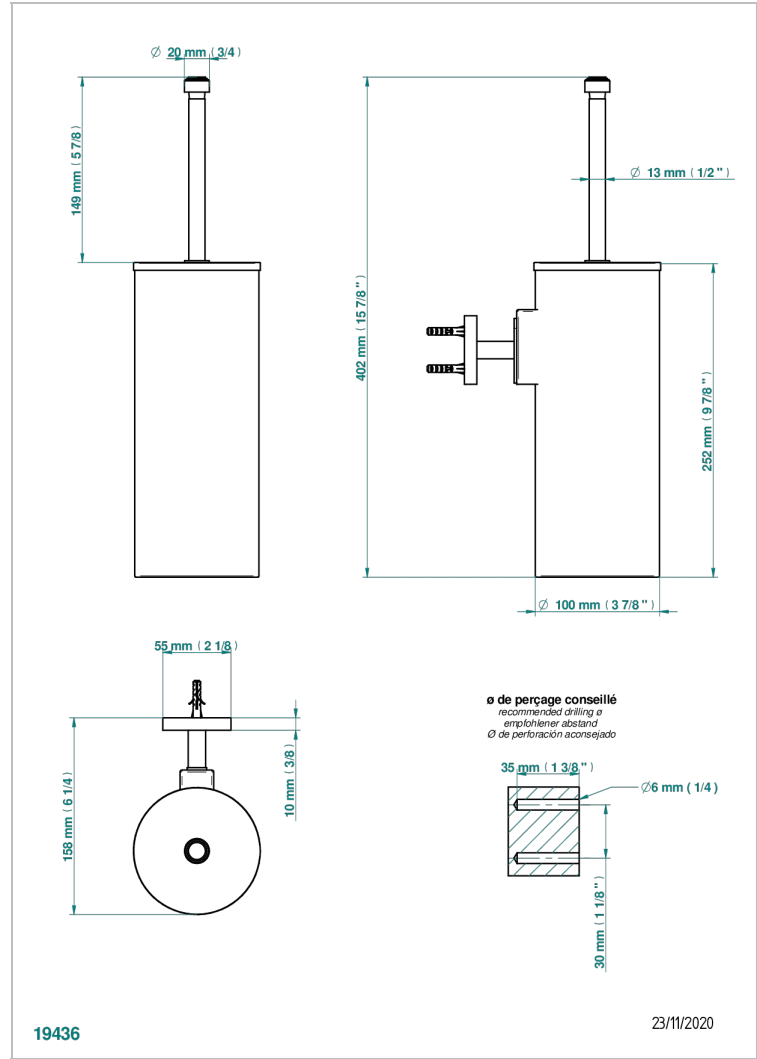

COLLECTION "O"

G4P-4720C

Metal toilet brush holder with brush with cover wall mounted

CHARACTERISTIC

- Collection "O"
- Metal toilet brush holder with brush with cover wall mounted

AVAILABLE FINITIONS

Black nickel - D24
Blush PVD - H62
Brass color PVD - H49
Brown bronze color PVD - F33
Chrome polished - A02
Chrome polished / gold polished - G02