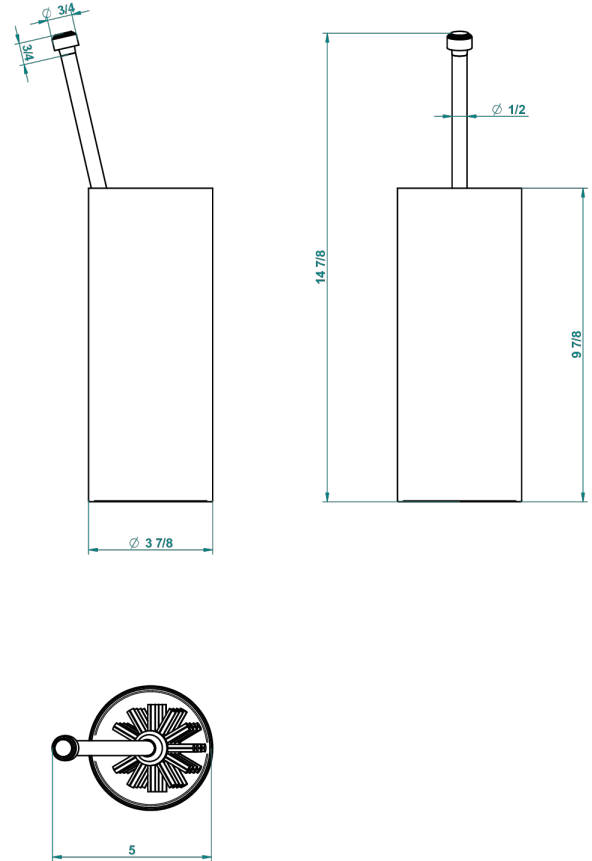

COLLECTION "O"

G4P-4700

Free standing toilet brush holder

THG[®]
PARIS

19864

15/07/2015

CHARACTERISTIC

- Collection "O"
- Free standing toilet brush holder