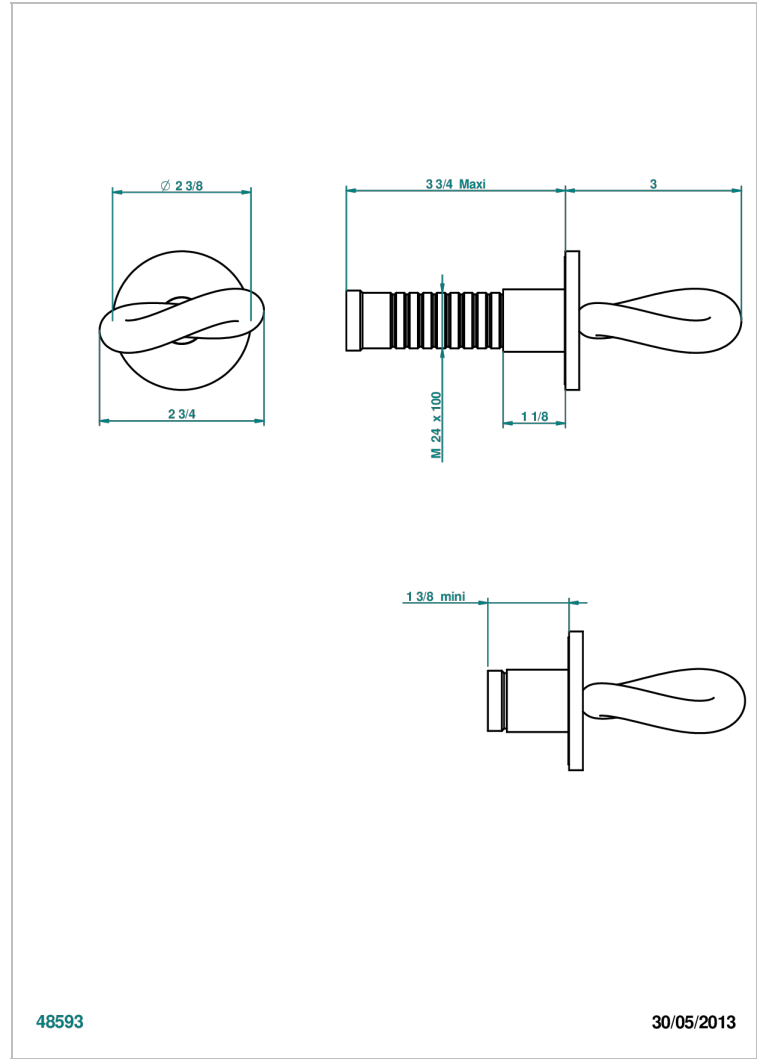

# COLLECTION "O"

G4P-30B

Wall volume control 30 & 32 trim

THG<sup>®</sup>  
PARIS

## CHARACTERISTIC

- Collection "O"
- Wall volume control 30 & 32 trim

## RELATED SKU'S

- Ref. G00-32CUSA 3/4" Volume control wall valve with ceramic cartridge
- Ref. G00-32HUSA 3/4" Volume control wall valve with ceramic cartridge counterclockwise
- Ref. G00-30CUSA 1/2" volume control wall valve with ceramic cartridge
- Ref. G00-30HUSA 1/2" Volume control wall valve with ceramic cartridge counterclockwise