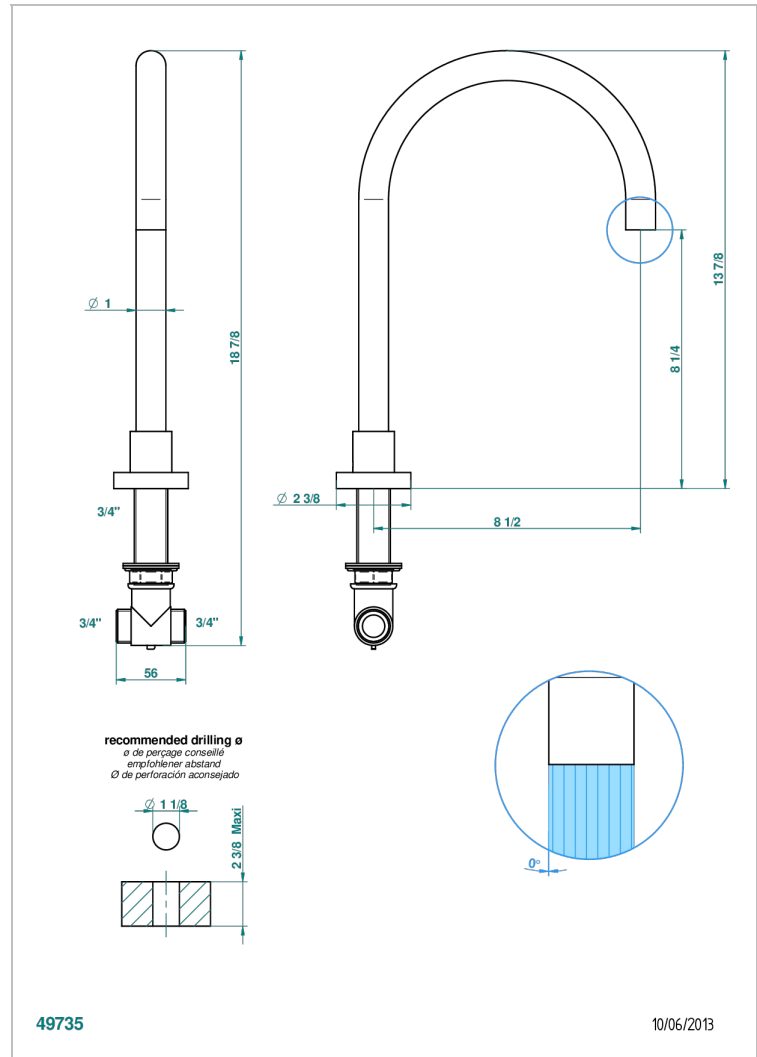

COLLECTION "O"

G4P-29SG

Bathtub spout

THG[®]
PARIS

CHARACTERISTIC

- Collection "O"
- Bathtub spout

AVAILABLE FINITIONS

Black nickel - D24
 Blush PVD - H62
 Brass color PVD - H49
 Brown bronze color PVD - F33
 Chrome polished - A02
 Chrome polished / gold polished - G02