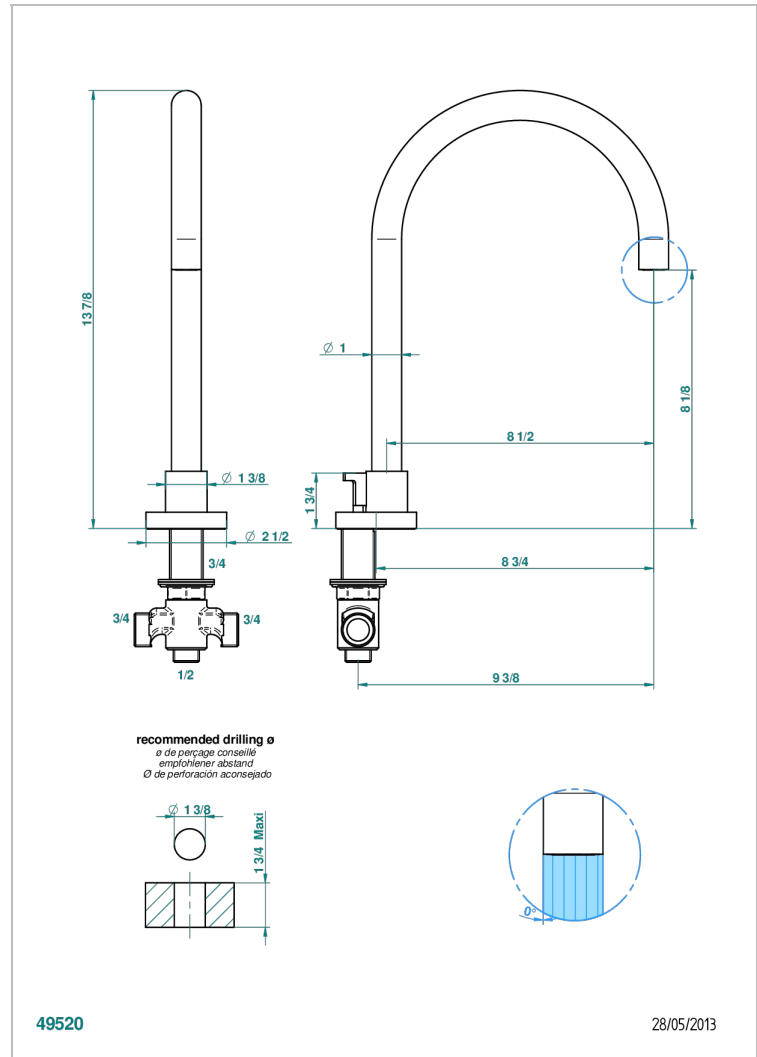

COLLECTION "O"

G4P-29SGI

Tub spout with integral diverter

THG[®]
PARIS

CHARACTERISTIC

- Collection "O"
- Tub spout with integral diverter

AVAILABLE FINITIONS

Black nickel - D24
Blush PVD - H62
Brass color PVD - H49
Brown bronze color PVD - F33
Chrome polished - A02
Chrome polished / gold polished - G02