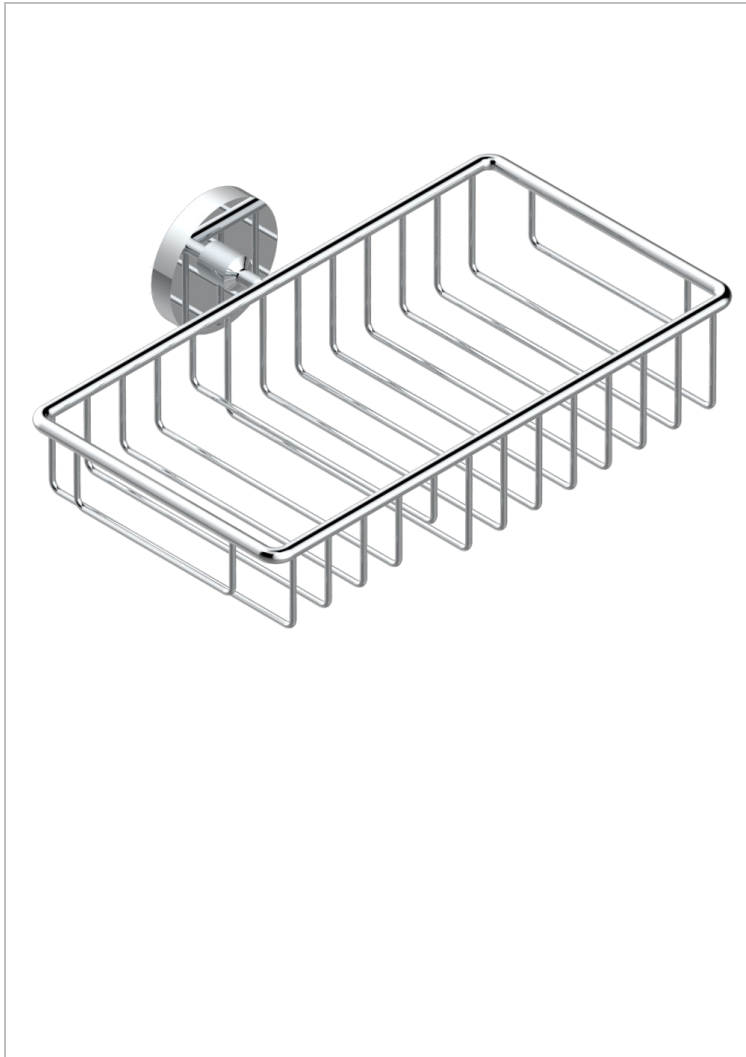

COLLECTION "O"

G4P-2620

Soap and sponge holder, wall mounted

THG[®]
PARIS

CHARACTERISTIC

- Collection "O"
- Soap and sponge holder, wall mounted

AVAILABLE FINITIONS

Black nickel - D24