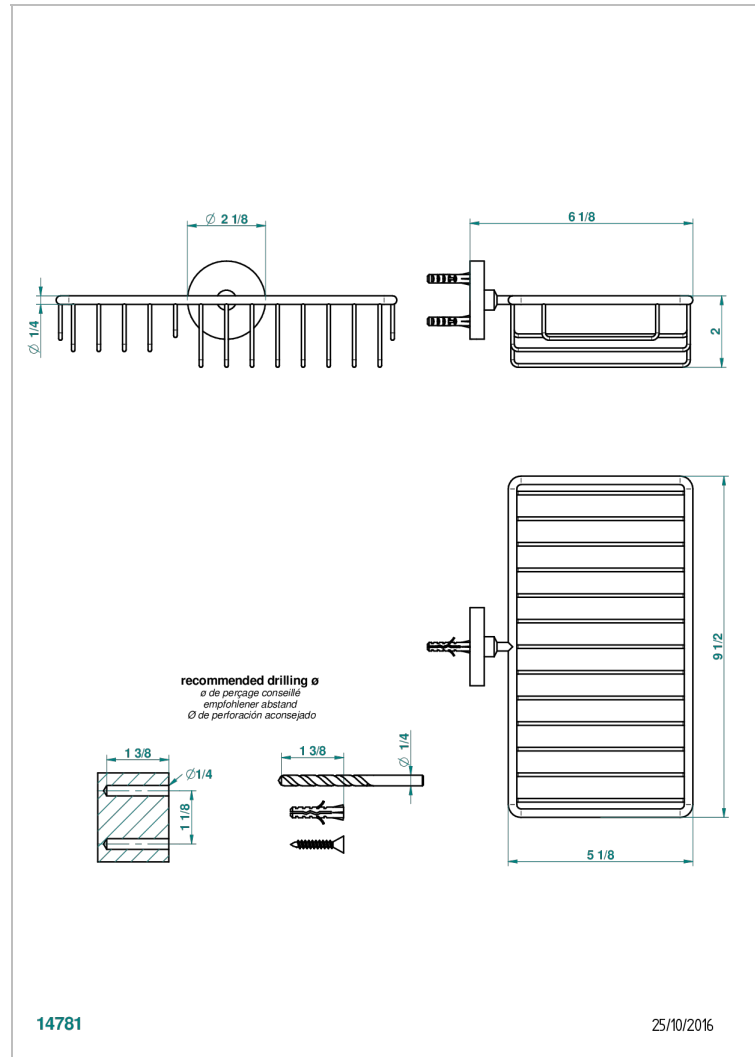

COLLECTION "O"

G4P-2620

Soap and sponge holder, wall mounted

THG[®]
PARIS

CHARACTERISTIC

- Collection "O"
- Soap and sponge holder, wall mounted

AVAILABLE FINITIONS

Black nickel - D24