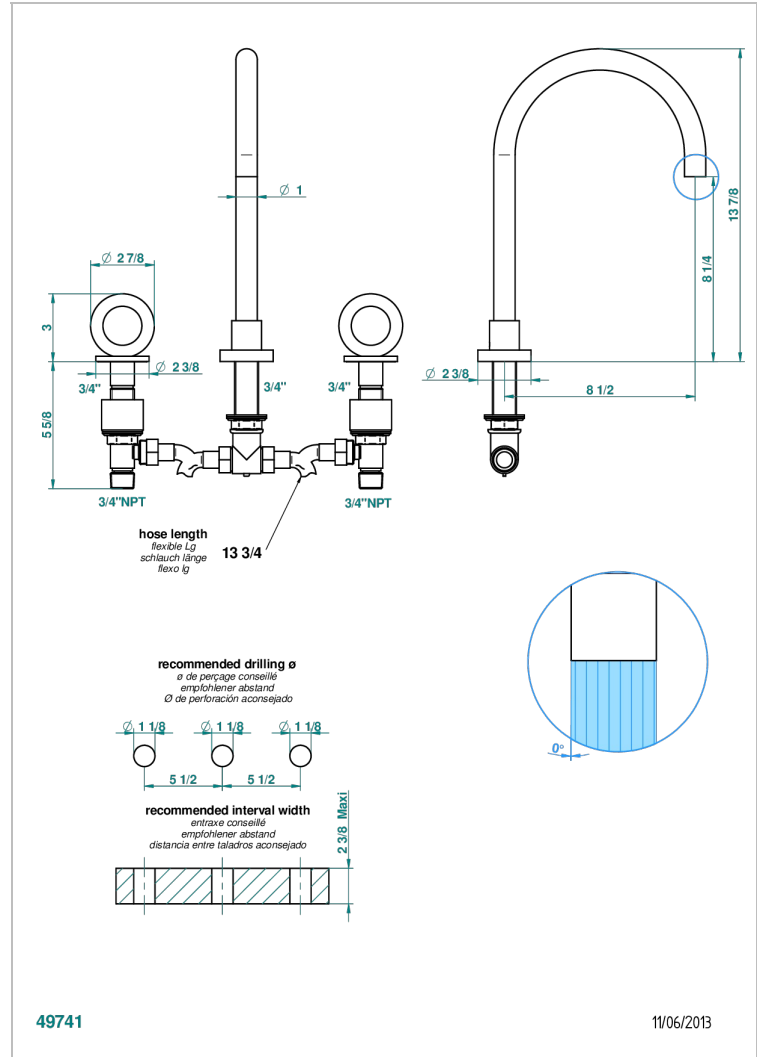

# COLLECTION "O"

G4P-25SGUS

Roman tub set with 3/4" valves

## CHARACTERISTIC

- Collection "O"
- Roman tub set with 3/4" valves