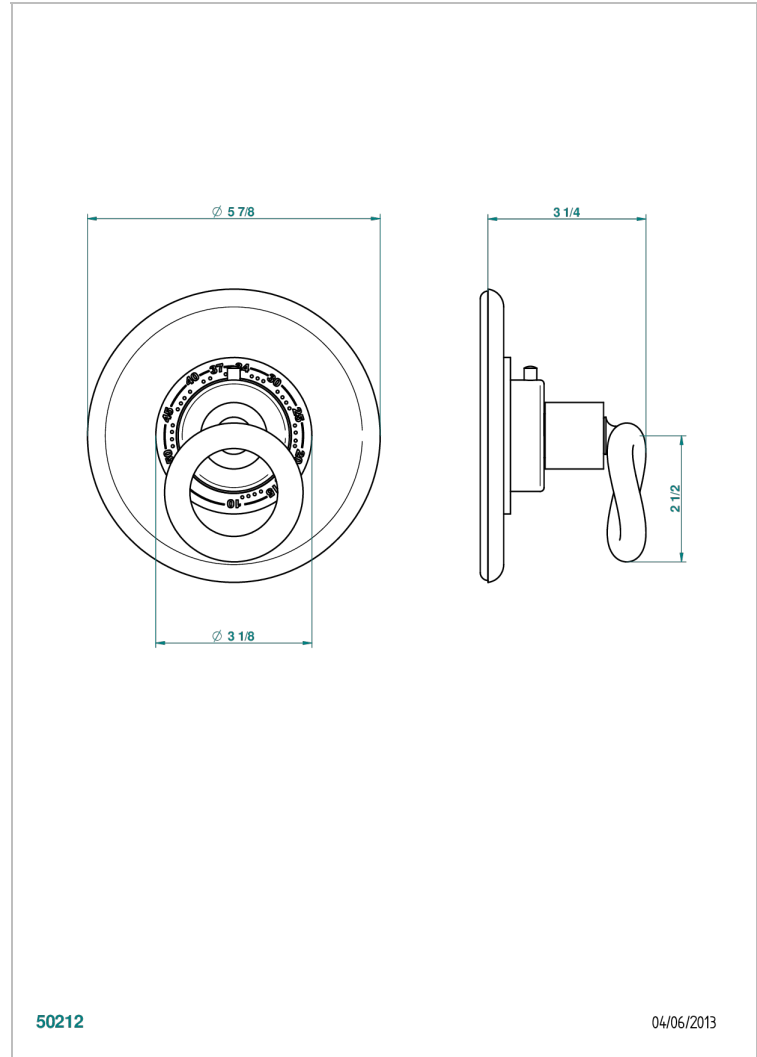

# COLLECTION "O"

G4P-15EN16EM

Trim plate and handle for eurotherm valve 8200/us & 8300/us

THG<sup>®</sup>  
PARIS

## CHARACTERISTIC

- Collection "O"
- Trim plate and handle for eurotherm valve 8200/us & 8300/us