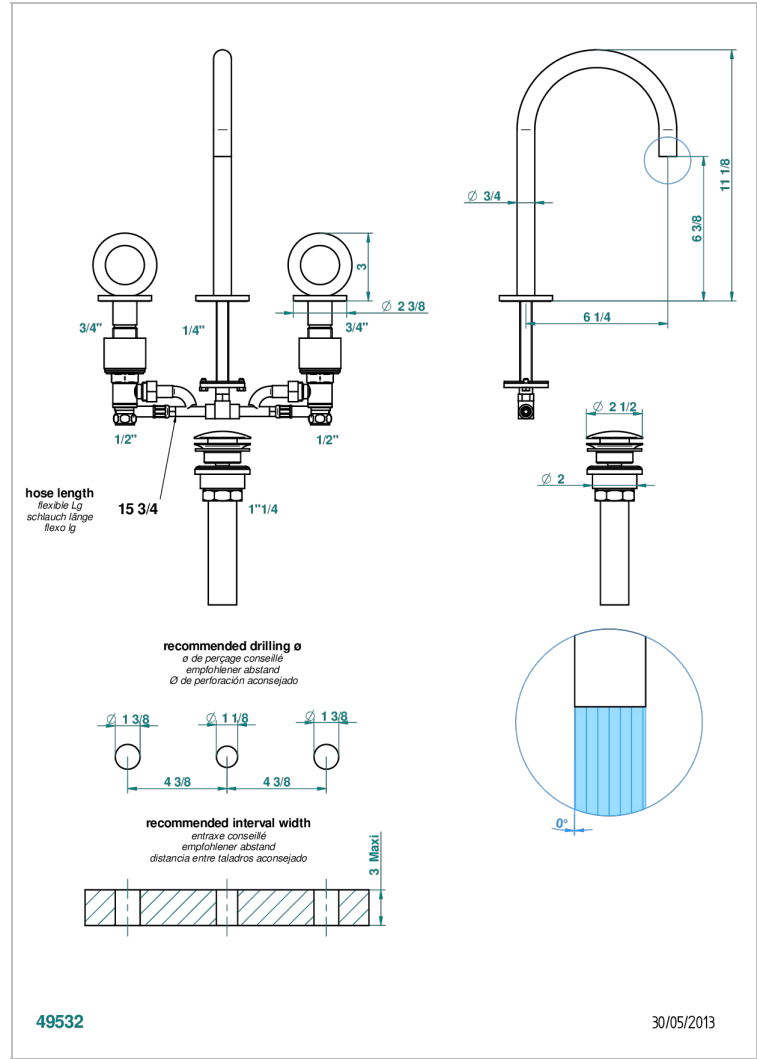

COLLECTION "O"

G4P-151/US

Widespread lavatory set with drain

THG[®]
PARIS

CHARACTERISTIC

- Collection "O"
- Widespread lavatory set with drain

TECHNICAL SPECS

- Recommandé : 3 bars (max. 5 bars) - Advised : 43,5 psi (max. 72 psi)
- 5,7 l/min à 3 bars (1.5 gpm at 43.5 psi)
- 1.2 gpm on demand in accordance with California's rules

Nickel antique / Sovereign - H28

Nickel color PVD - H55

Nickel polished - B01

Rose Gold - F27

Satin chrome - C03

Silver polished, antique - H03

Silver rhodium - F18

Soft gold - F30