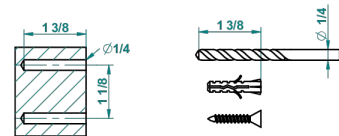

18357

18/11/2015

CHARACTERISTIC

- Vendôme
- Wall mounted toilet brush holder

AVAILABLE FINITIONS

Black nickel - D24
Blush PVD - H62
Brass color PVD - H49
Brown bronze color PVD - F33
Chrome polished - A02
Chrome polished / gold polished - G02

Copper antique matt, coated - H07
Gold color PVD - H52
Gold mat - F07
Gold polished - F01
Gold satiney - F03
Graphite PVD - H64

Light coated bronze - D01
Matt Umber PVD - H67
Matt blush PVD - H60
Matt brass color PVD - H50
Matt brown bronze color PVD - F34
Matt chrome (American satin) - C02

Matt gold color PVD - H53
Matt graphite PVD - H65
Matt nickel (American satin) - C01
Matt nickel color PVD - H56
Nickel antique / Sovereign - H28
Nickel color PVD - H55

Nickel polished - B01
Rose Gold - F27
Satin chrome - C03
Silver polished, antique - H03
Silver rhodium - F18
Soft gold - F30