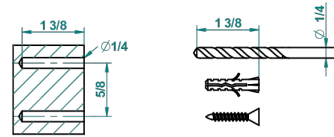

18166

21/07/2015

CHARACTERISTIC

- Vendôme
- Metal toilet brush holder with brush with cover wall mounted

AVAILABLE FINITIONS

Black nickel - D24
Blush PVD - H62
Brass color PVD - H49
Brown bronze color PVD - F33
Chrome polished - A02
Chrome polished / gold polished - G02

Copper antique matt, coated - H07
Gold color PVD - H52
Gold mat - F07
Gold polished - F01
Gold satiney - F03
Graphite PVD - H64

Light coated bronze - D01
Matt Umber PVD - H67
Matt blush PVD - H60
Matt brass color PVD - H50
Matt brown bronze color PVD - F34
Matt chrome (American satin) - C02

Matt gold color PVD - H53
Matt graphite PVD - H65
Matt nickel (American satin) - C01
Matt nickel color PVD - H56
Nickel antique / Sovereign - H28
Nickel color PVD - H55

Nickel polished - B01
Rose Gold - F27
Satin chrome - C03
Silver polished, antique - H03
Silver rhodium - F18
Soft gold - F30