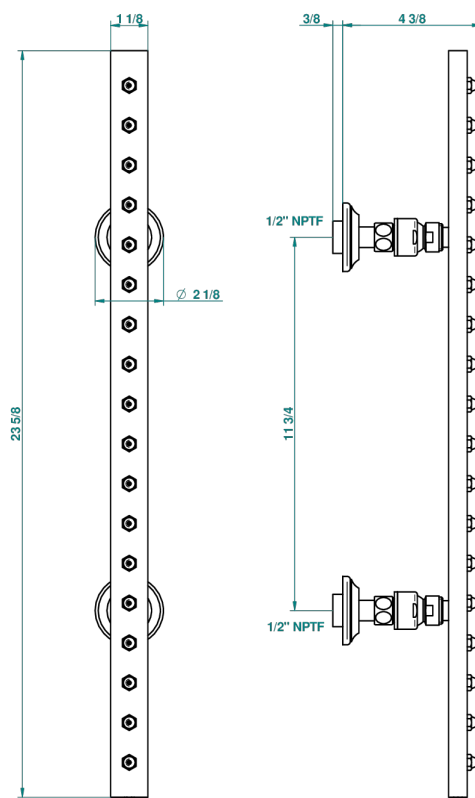

CHARLESTON WITH SMOOTH METAL LEVER HANDLES

G3N-900/US

Rain-bar, rectangular with 18 picots, 23 1/2" long - with easyclean system

17513

22/01/2009

CHARACTERISTIC

- Charleston with smooth metal lever handles
- Rain-bar, rectangular with 18 picots, 23 1/2" long - with easyclean system

TECHNICAL SPECS

- Recommandé : 3 bars (max. 5 bars) - Advised : 43,5 psi (max. 72 psi)
- 8 l/min à 3 bars (2.12 gpm at 43.5 psi)

AVAILABLE FINITIONS

Black nickel - D24
Blush PVD - H62
Brass color PVD - H49
Brown bronze color PVD - F33
Chrome polished - A02
Chrome polished / gold polished - G02