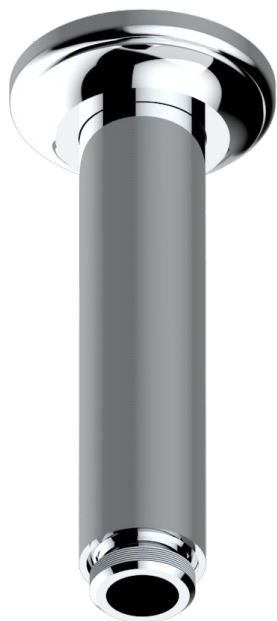

CHARLESTON WITH SMOOTH METAL LEVER HANDLES

G3N-82V/US

Vertical shower arm ceiling mounted 1/2" connection

2291

30/03/2020

CHARACTERISTIC

- Charleston with smooth metal lever handles
- Vertical shower arm ceiling mounted 1/2" connection

AVAILABLE FINITIONS

Black nickel - D24

Blush PVD - H62

Brass color PVD - H49

Brown bronze color PVD - F33

Chrome polished - A02

Chrome polished / gold polished - G02

Copper antique matt, coated - H07

Gold color PVD - H52

Gold mat - F07

Gold polished - F01

Gold satiney - F03

Graphite PVD - H64

Light coated bronze - D01

Matt Umber PVD - H67

Matt blush PVD - H60

Nickel antique / Sovereign - H28

Nickel color PVD - H55

Nickel polished - B01

Rose Gold - F27

Satin chrome - C03

Silver polished, antique - H03

Silver rhodium - F18

Soft gold - F30