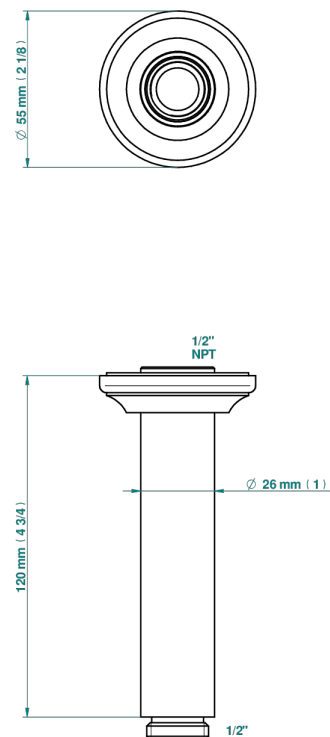

CHARLESTON WITH SMOOTH METAL LEVER HANDLES

G3N-82V/US

Vertical shower arm ceiling mounted 1/2" connection

2291

30/03/2020

CHARACTERISTIC

- Charleston with smooth metal lever handles
- Vertical shower arm ceiling mounted 1/2" connection

AVAILABLE FINITIONS

Black nickel - D24

Blush PVD - H62

Brass color PVD - H49

Brown bronze color PVD - F33

Chrome polished - A02

Chrome polished / gold polished - G02

Copper antique matt, coated - H07

Nickel antique / Sovereign - H28

Nickel color PVD - H55

Nickel polished - B01

Rose Gold - F27

Satin chrome - C03

Silver polished, antique - H03

Silver rhodium - F18

Soft gold - F30