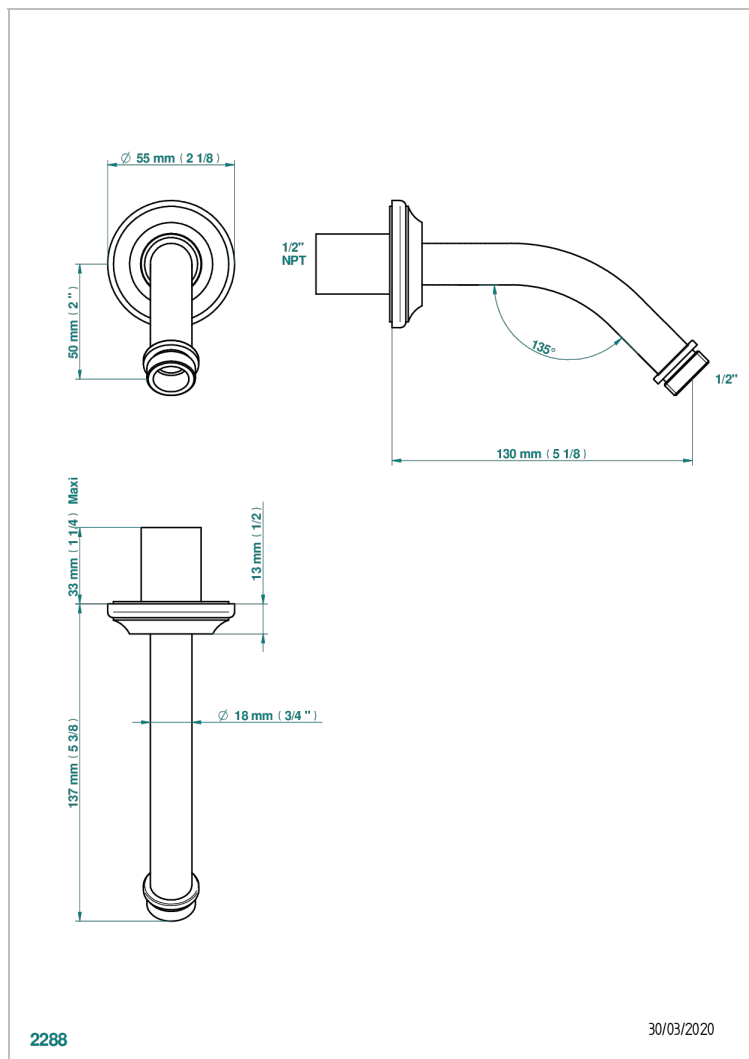

CHARLESTON WITH SMOOTH METAL LEVER HANDLES

G3N-82/US

Horizontal shower arm, 45°, lg: 4" 3/4

2288

30/03/2020

CHARACTERISTIC

- Charleston with smooth metal lever handles
- Horizontal shower arm, 45°, lg: 4" 3/4

Nickel antique / Sovereign - H28

Nickel color PVD - H55

Nickel polished - B01

Rose Gold - F27

Satin chrome - C03

Silver polished, antique - H03

Silver rhodium - F18

Soft gold - F30