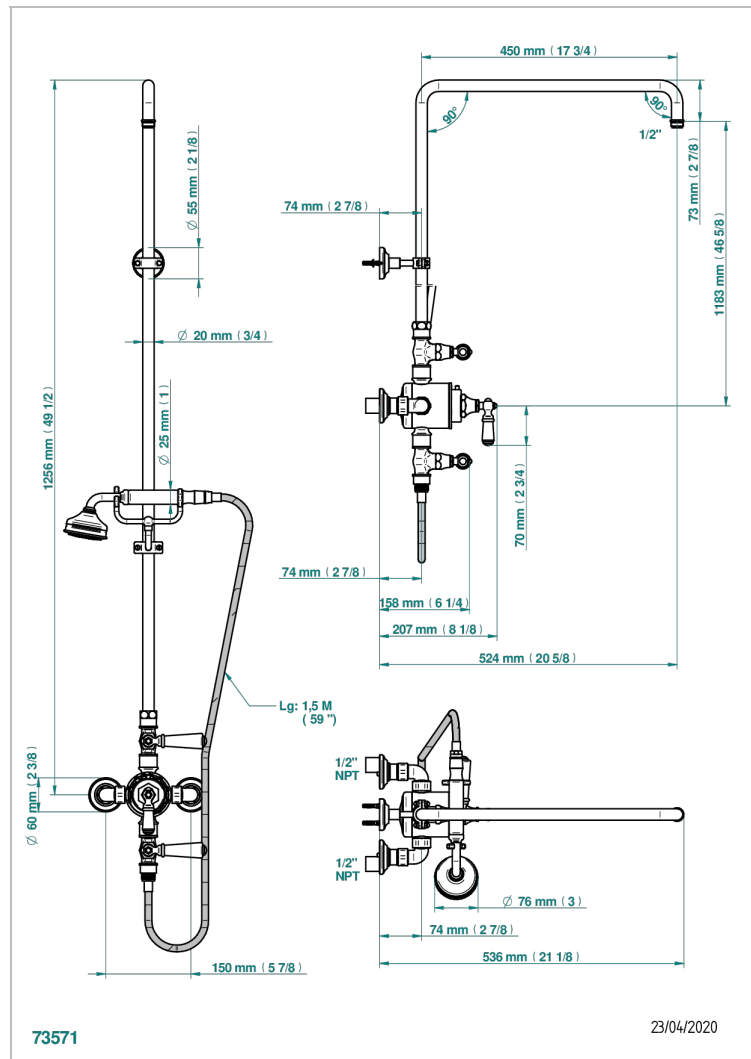

CHARLESTON WITH SMOOTH METAL LEVER HANDLES

G3N-64TRCD/US

Exposed thermostatic shower mixer 2 volume controls, column and handshower on cradle - 6" centres (no showerhead)

CHARACTERISTIC

- Charleston with smooth metal lever handles
- Exposed thermostatic shower mixer 2 volume controls, column and handshower on cradle - 6" centres (no showerhead)

AVAILABLE FINITIONS

Black nickel - D24
Blush PVD - H62
Brass color PVD - H49
Brown bronze color PVD - F33
Chrome polished - A02
Chrome polished / gold polished - G02

Copper antique matt, coated - H07
Gold color PVD - H52
Gold mat - F07
Gold polished - F01
Gold satiney - F03
Graphite PVD - H64