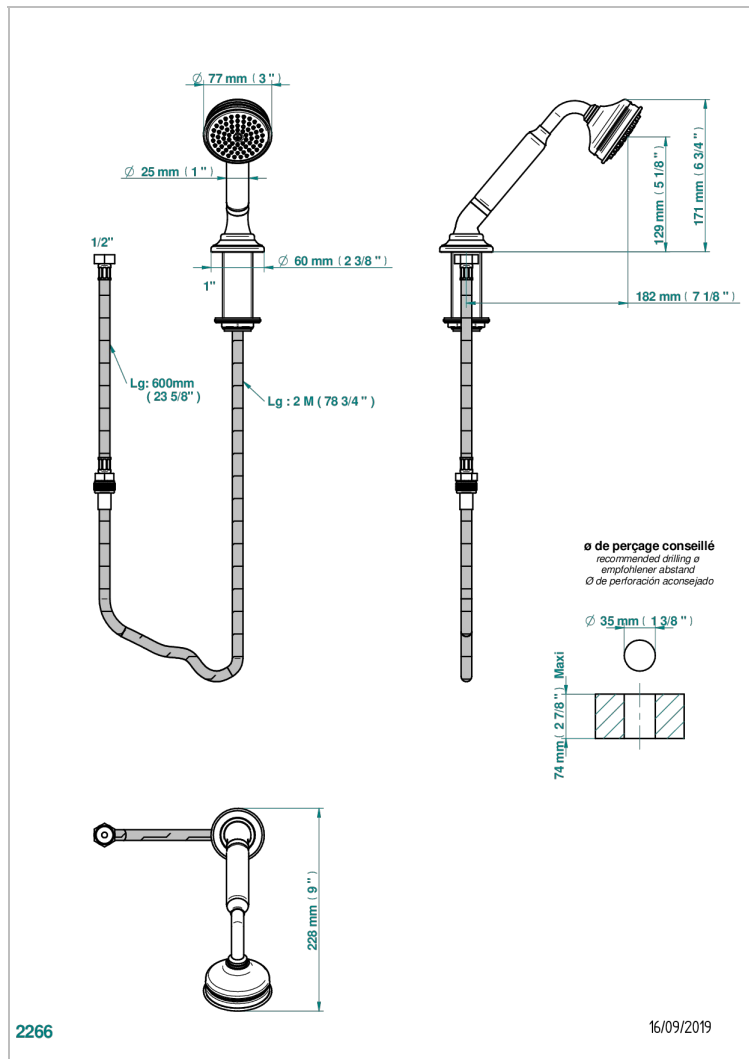

CHARLESTON WITH SMOOTH METAL LEVER HANDLES

G3N-60A

Deck mounted hand shower, with hose

CHARACTERISTIC

- Charleston with smooth metal lever handles
- Deck mounted hand shower, with hose

TECHNICAL SPECS

- Recommandé : 3 bars (max. 5 bars) - Advised : 43,5 psi (max. 72 psi)
- 9,5 l/min à 3 bars (2.5 gpm at 43.5 psi)

AVAILABLE FINITIONS

Black nickel - D24
Blush PVD - H62
Brass color PVD - H49
Brown bronze color PVD - F33
Chrome polished - A02
Chrome polished / gold polished - G02

Copper antique matt, coated - H07
Gold color PVD - H52
Gold mat - F07
Gold polished - F01
Gold satiney - F03
Graphite PVD - H64

Light coated bronze - D01
Matt Umber PVD - H67
Matt blush PVD - H60
Matt brass color PVD - H50
Matt brown bronze color PVD - F34
Matt chrome (American satin) - C02

Matt gold color PVD - H53
Matt graphite PVD - H65
Matt nickel (American satin) - C01
Matt nickel color PVD - H56
Nickel antique / Sovereign - H28
Nickel color PVD - H55

Nickel polished - B01
Rose Gold - F27
Satin chrome - C03
Silver polished, antique - H03
Silver rhodium - F18
Soft gold - F30