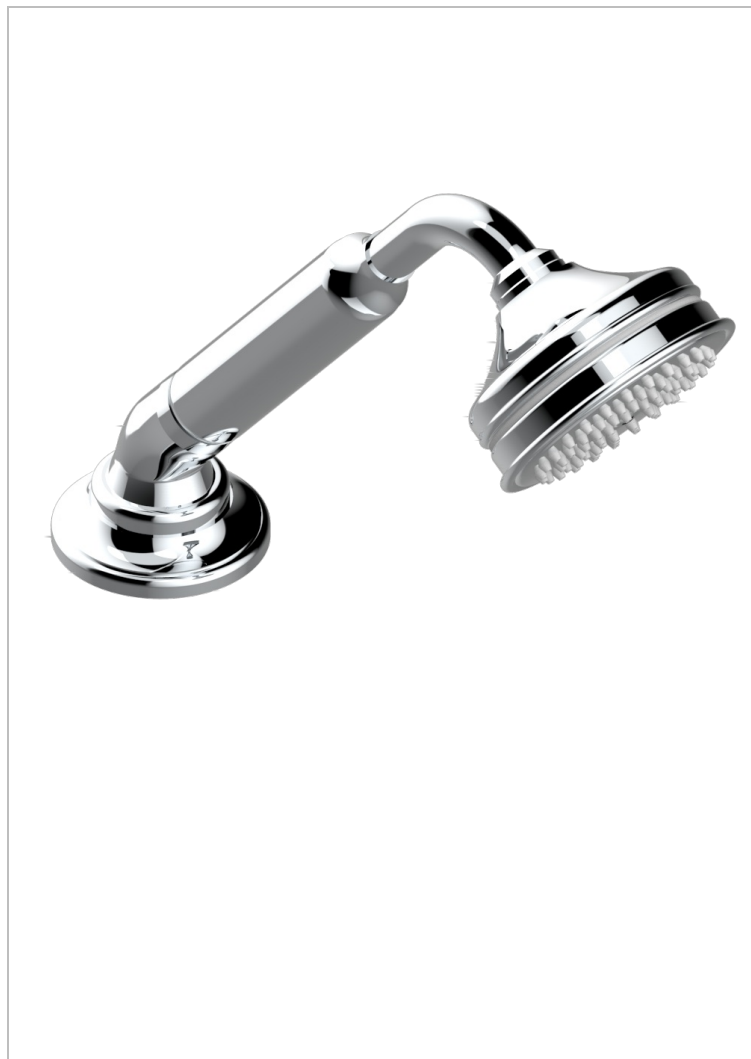

CHARLESTON WITH SMOOTH METAL LEVER HANDLES

G3N-60A

Deck mounted hand shower, with hose

CHARACTERISTIC

- Charleston with smooth metal lever handles
- Deck mounted hand shower, with hose

TECHNICAL SPECS

- Recommandé : 3 bars (max. 5 bars) - Advised : 43,5 psi (max. 72 psi)
- 9,5 l/min à 3 bars (2.5 gpm at 43.5 psi)

AVAILABLE FINITIONS

Black nickel - D24
Blush PVD - H62
Brass color PVD - H49
Brown bronze color PVD - F33
Chrome polished - A02
Chrome polished / gold polished - G02

Copper antique matt, coated - H07
Gold color PVD - H52
Gold mat - F07
Gold polished - F01
Gold satiney - F03
Graphite PVD - H64

Light coated bronze - D01
Matt Umber PVD - H67
Matt blush PVD - H60
Matt brass color PVD - H50
Matt brown bronze color PVD - F34
Matt chrome (American satin) - C02

Matt gold color PVD - H53
Matt graphite PVD - H65
Matt nickel (American satin) - C01
Matt nickel color PVD - H56
Nickel antique / Sovereign - H28
Nickel color PVD - H55

Nickel polished - B01
Rose Gold - F27
Satin chrome - C03
Silver polished, antique - H03
Silver rhodium - F18
Soft gold - F30