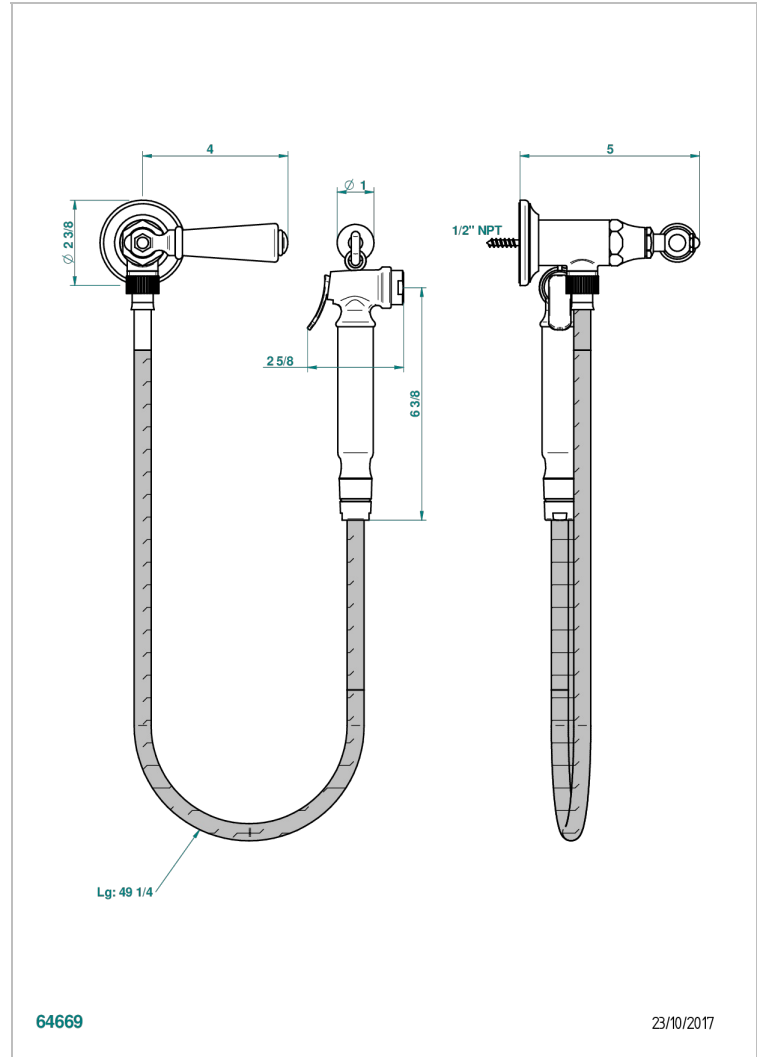

CHARLESTON WITH SMOOTH METAL LEVER HANDLES

G3N-5840/8US

Handheld spray bidet with hose, elbow and hook

THG[®]
PARIS

CHARACTERISTIC

- Charleston with smooth metal lever handles
- Handheld spray bidet with hose, elbow and hook

AVAILABLE FINITIONS

- Chrome polished - A02
- Chrome polished / gold polished - G02
- Gold polished - F01
- Nickel polished - B01