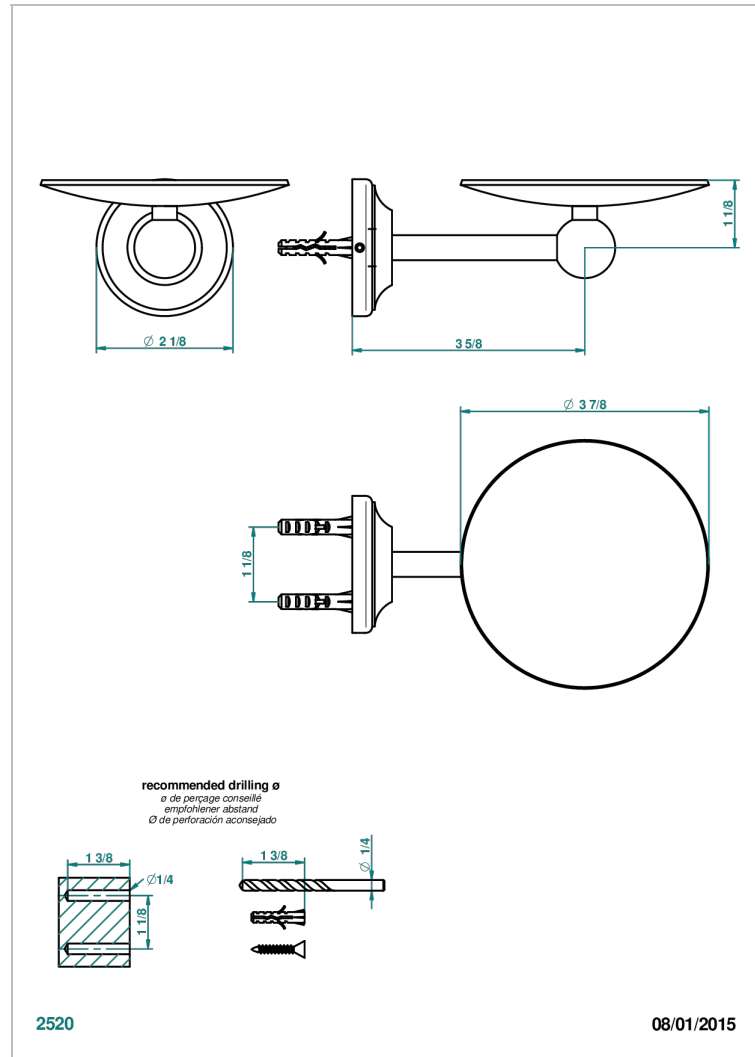

CHARLESTON WITH SMOOTH METAL LEVER HANDLES

G3N-546

Soap dish, wall mounted, 4" diameter

CHARACTERISTIC

- Charleston with smooth metal lever handles
- Soap dish, wall mounted, 4" diameter

AVAILABLE FINITIONS