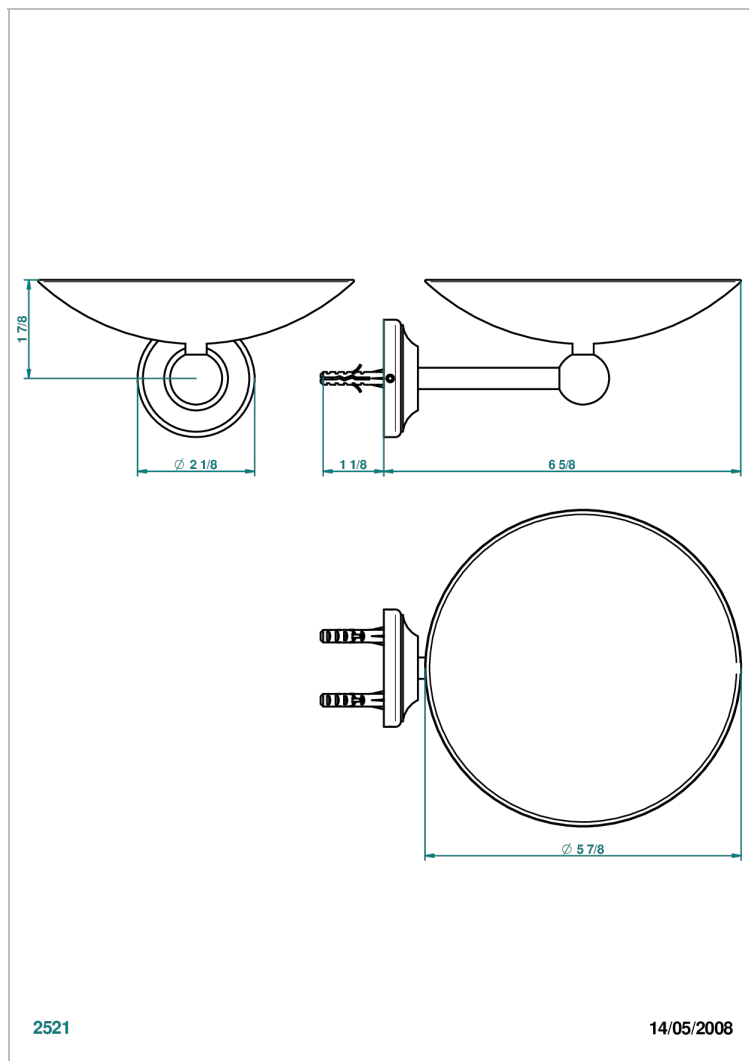

CHARLESTON WITH SMOOTH METAL LEVER HANDLES

G3N-546GM

Soap dish, wall mounted, 6" diameter

CHARACTERISTIC

- Charleston with smooth metal lever handles
- Soap dish, wall mounted, 6" diameter

AVAILABLE FINITIONS

Nickel color PVD - H55

Nickel polished - B01

Rose Gold - F27

Satin chrome - C03

Silver polished, antique - H03

Silver rhodium - F18

Soft gold - F30