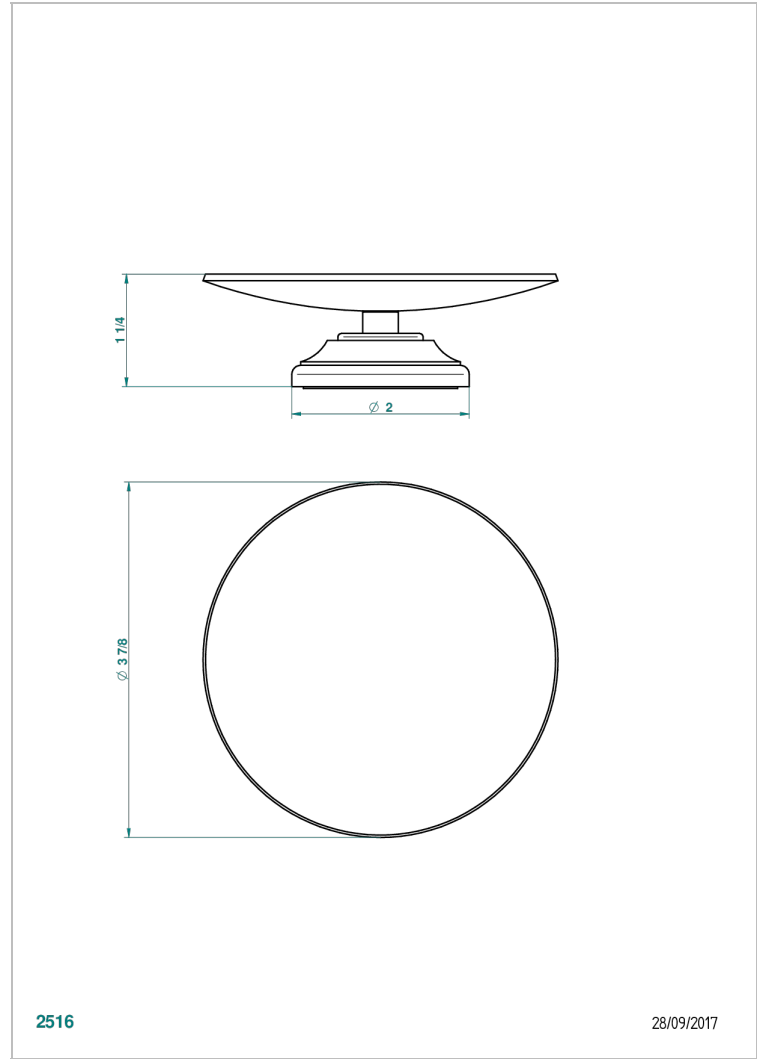

CHARLESTON WITH SMOOTH METAL LEVER HANDLES

G3N-544

Soap dish, freestanding , 4" diameter

CHARACTERISTIC

- Charleston with smooth metal lever handles
- Soap dish, freestanding , 4" diameter

AVAILABLE FINITIONS