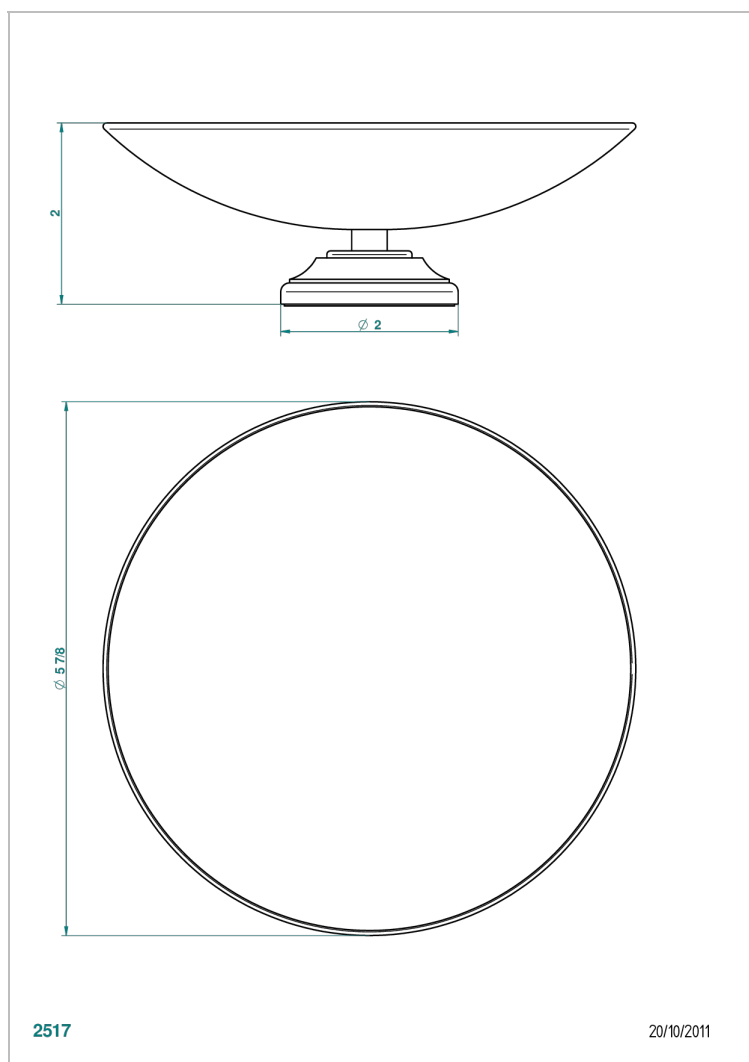

# CHARLESTON WITH SMOOTH METAL LEVER HANDLES

G3N-544GM

Soap dish, freestanding , 6" diameter

## CHARACTERISTIC

- Charleston with smooth metal lever handles
- Soap dish, freestanding , 6" diameter