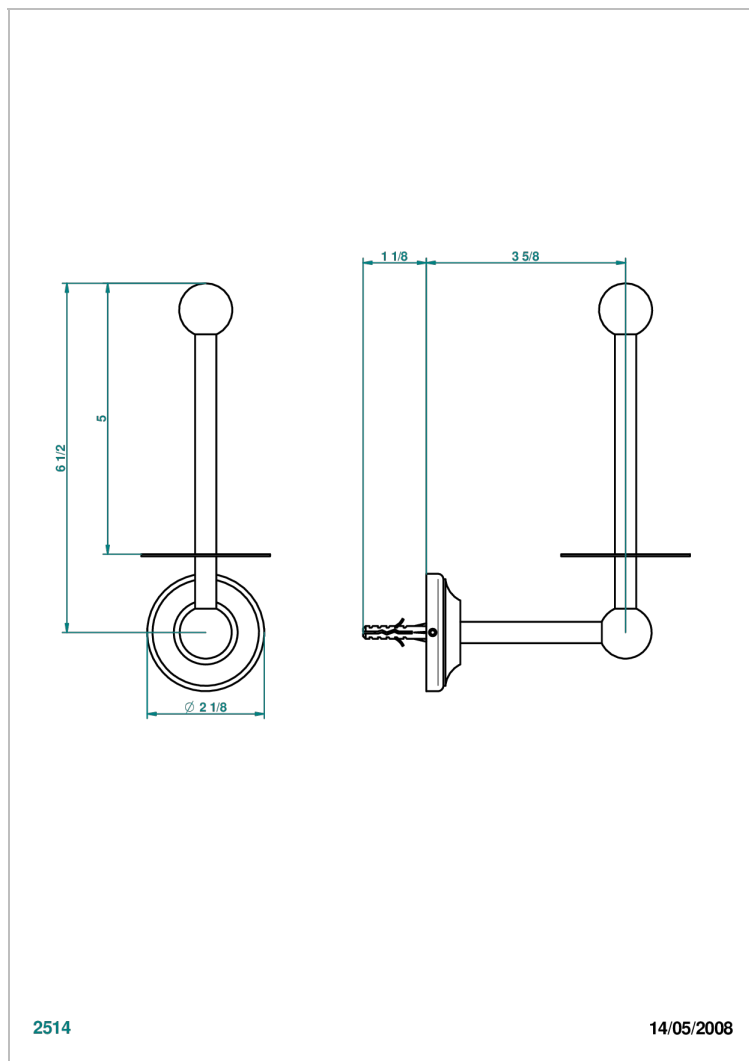

CHARLESTON WITH SMOOTH METAL LEVER HANDLES

G3N-542

Reserve toilet paper holder

CHARACTERISTIC

- Charleston with smooth metal lever handles
- Reserve toilet paper holder

AVAILABLE FINITIONS

Black nickel - D24