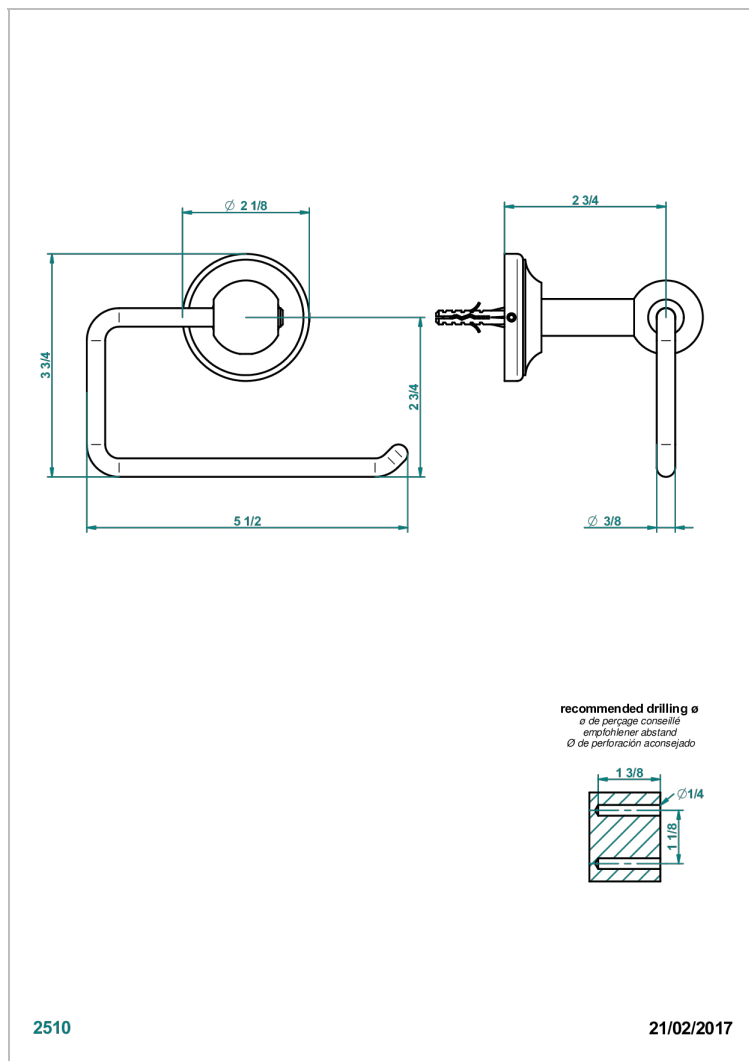

CHARLESTON WITH SMOOTH METAL LEVER HANDLES

G3N-538A

Toilet paper holder, single mount without cover

CHARACTERISTIC

- Charleston with smooth metal lever handles
- Toilet paper holder, single mount without cover

Nickel antique / Sovereign - H28

Nickel color PVD - H55

Nickel polished - B01

Rose Gold - F27

Satin chrome - C03

Silver polished, antique - H03

Silver rhodium - F18

Soft gold - F30