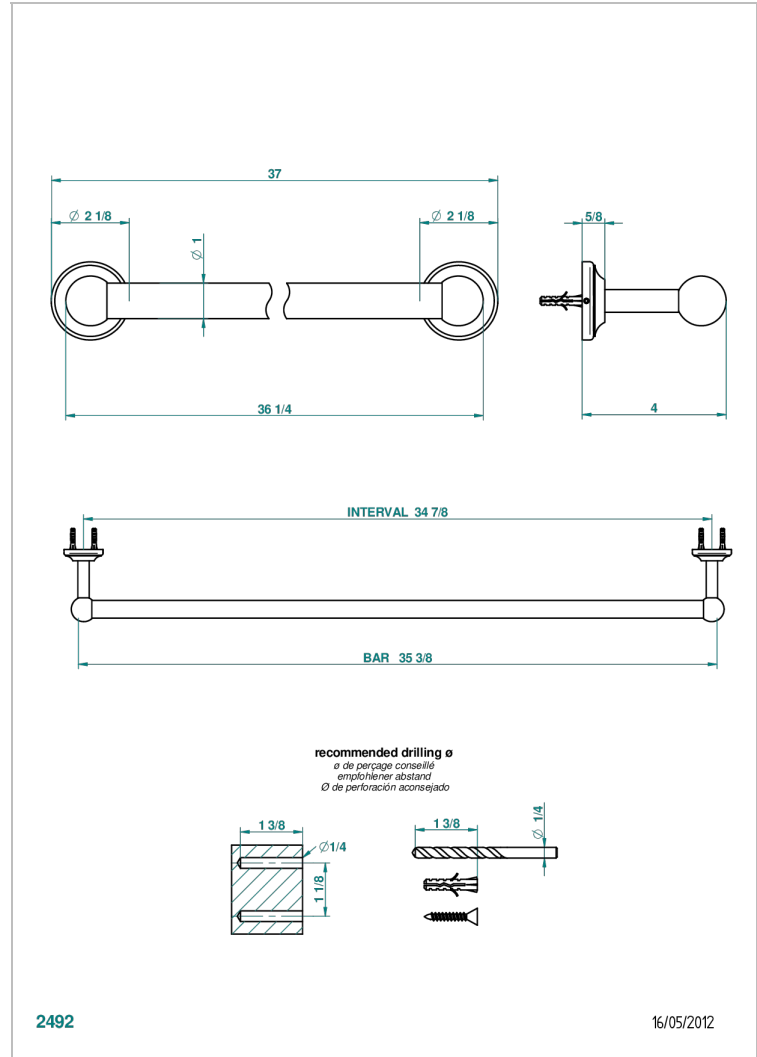

# CHARLESTON WITH SMOOTH METAL LEVER HANDLES

G3N-526

Towel bar, 35 1/2" long

## CHARACTERISTIC

- Charleston with smooth metal lever handles
- Towel bar, 35 1/2" long