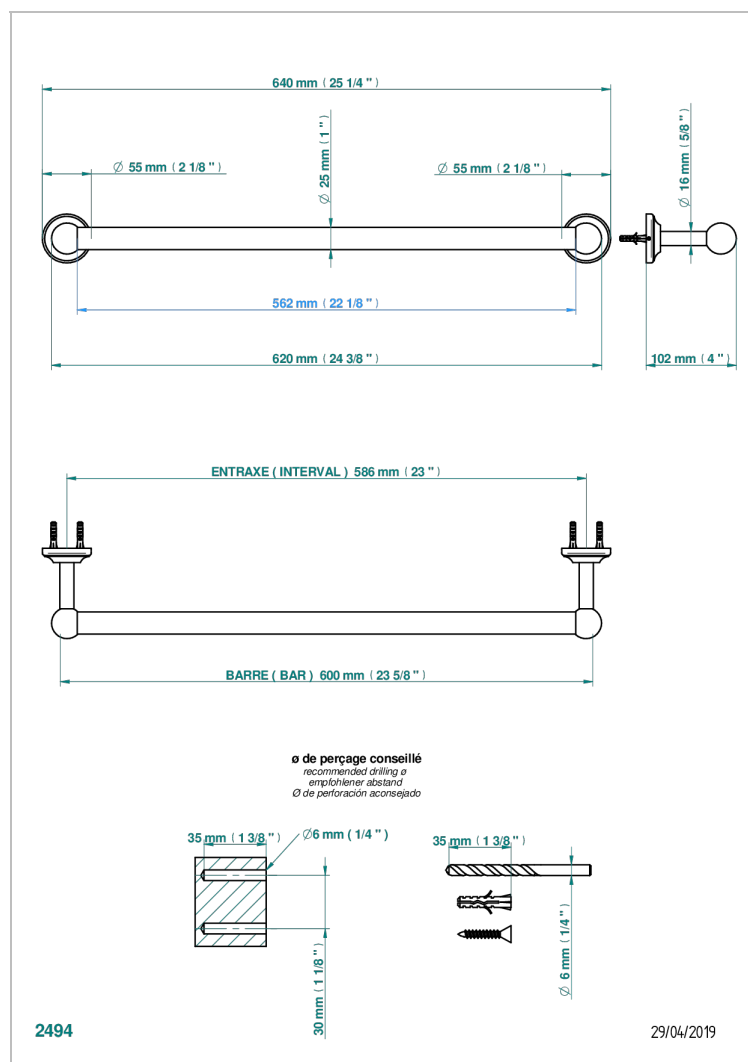

# CHARLESTON WITH SMOOTH METAL LEVER HANDLES

G3N-526/60

Towel bar, 24" long

## CHARACTERISTIC

- Charleston with smooth metal lever handles
- Towel bar, 24" long