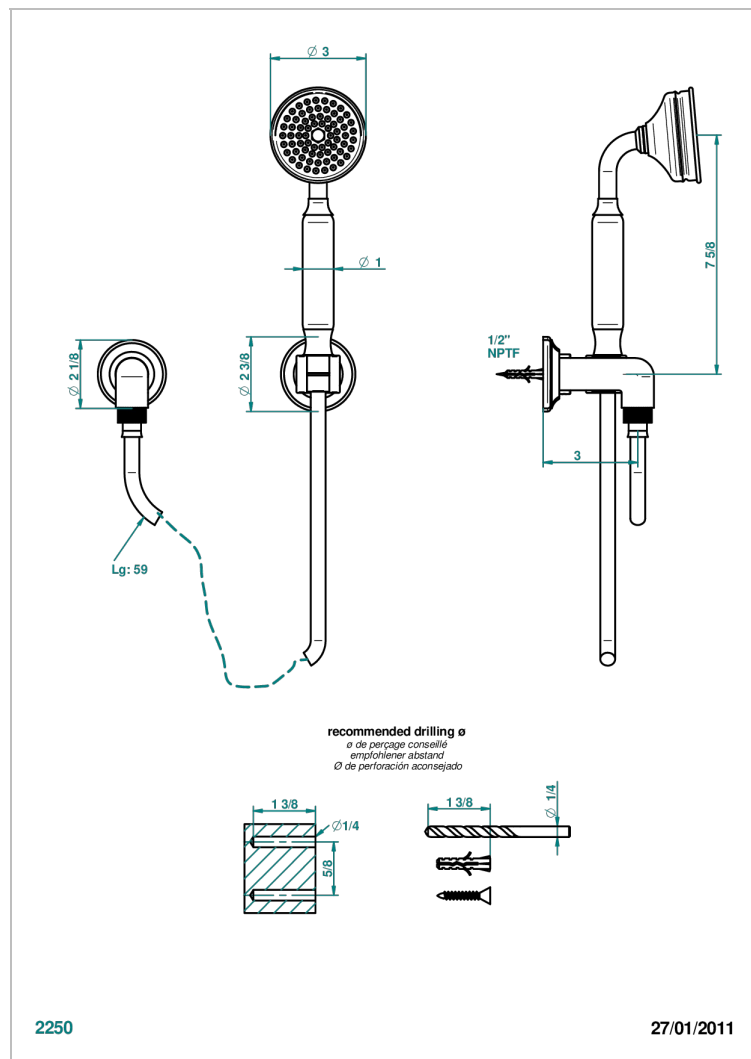

# CHARLESTON WITH SMOOTH METAL LEVER HANDLES

G3N-52/US

Wall mounted handshower with separate fixed hook

## CHARACTERISTIC

- Charleston with smooth metal lever handles
- Wall mounted handshower with separate fixed hook