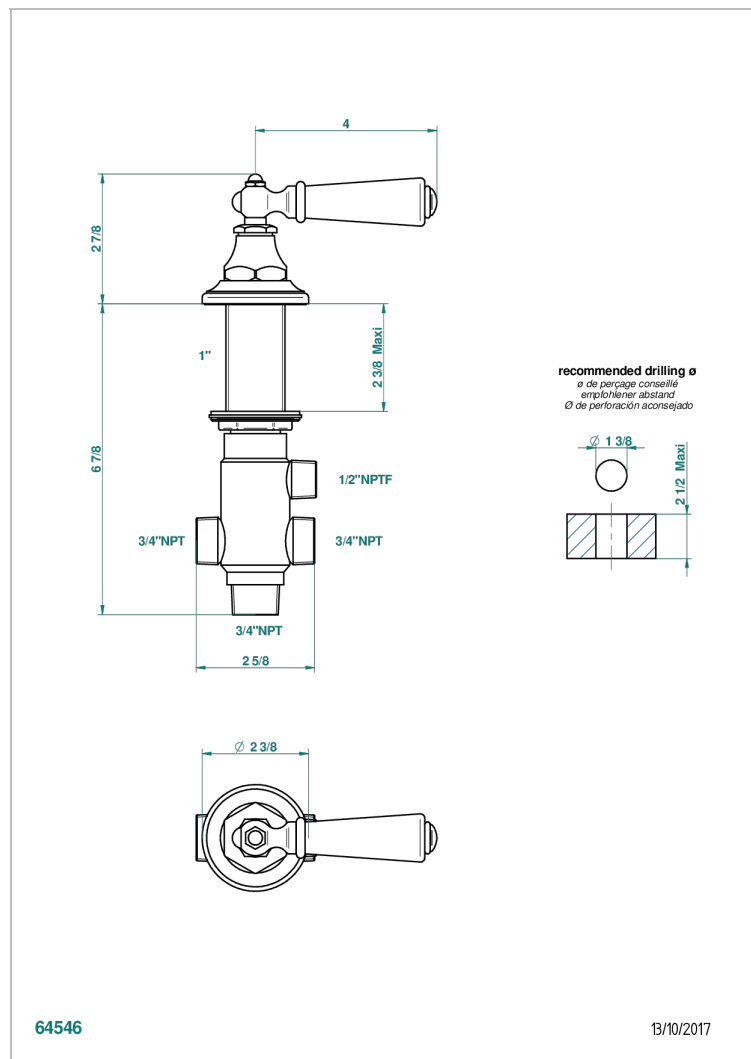

CHARLESTON WITH SMOOTH METAL LEVER HANDLES

G3N-504VGUS

2-function deck diverter with trim

CHARACTERISTIC

- Charleston with smooth metal lever handles
- 2-function deck diverter with trim

AVAILABLE FINITIONS