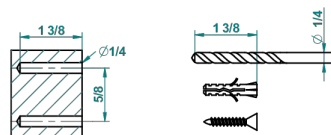

CHARLESTON WITH SMOOTH METAL LEVER HANDLES

G3N-4720C

Metal toilet brush holder with brush with cover wall mounted

18166

21/07/2015

CHARACTERISTIC

- Charleston with smooth metal lever handles
- Metal toilet brush holder with brush with cover wall mounted

AVAILABLE FINITIONS

Black nickel - D24

Blush PVD - H62

Brass color PVD - H49

Brown bronze color PVD - F33

Chrome polished - A02

Chrome polished / gold polished - G02

Copper antique matt, coated - H07

Gold color PVD - H52

Gold mat - F07

Gold polished - F01

Gold satiney - F03

Graphite PVD - H64

Light coated bronze - D01

Matt Umber PVD - H67

Matt blush PVD - H60

Matt brass color PVD - H50

Matt brown bronze color PVD - F34

Matt chrome (American satin) - C02

Matt gold color PVD - H53

Matt graphite PVD - H65

Matt nickel (American satin) - C01

Matt nickel color PVD - H56

Nickel antique / Sovereign - H28

Nickel color PVD - H55

Nickel polished - B01

Rose Gold - F27

Satin chrome - C03

Silver polished, antique - H03

Silver rhodium - F18

Soft gold - F30