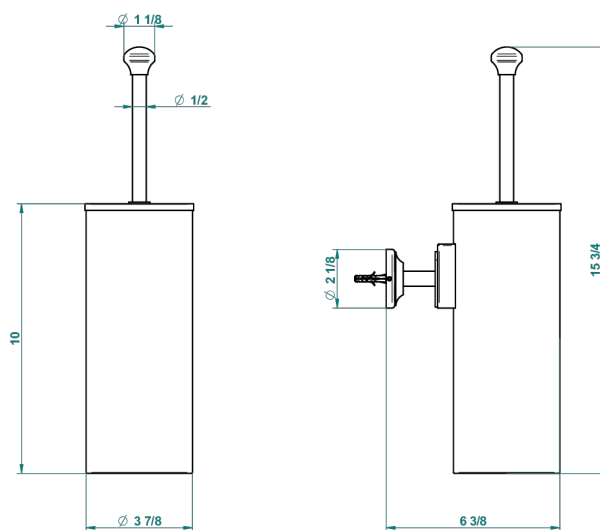

CHARLESTON WITH SMOOTH METAL LEVER HANDLES

G3N-4720C

Metal toilet brush holder with brush with cover wall mounted

18166

21/07/2015

CHARACTERISTIC

- Charleston with smooth metal lever handles
- Metal toilet brush holder with brush with cover wall mounted

AVAILABLE FINITIONS

Black nickel - D24

Blush PVD - H62

Brass color PVD - H49

Brown bronze color PVD - F33

Chrome polished - A02

Chrome polished / gold polished - G02

Copper antique matt, coated - H07

Gold color PVD - H52

Gold mat - F07

Gold polished - F01

Gold satiney - F03

Graphite PVD - H64

Light coated bronze - D01

Matt Umber PVD - H67

Matt blush PVD - H60

Matt brass color PVD - H50

Matt brown bronze color PVD - F34

Matt chrome (American satin) - C02

Matt gold color PVD - H53

Matt graphite PVD - H65

Matt nickel (American satin) - C01

Matt nickel color PVD - H56

Nickel antique / Sovereign - H28

Nickel color PVD - H55

Nickel polished - B01

Rose Gold - F27

Satin chrome - C03

Silver polished, antique - H03

Silver rhodium - F18

Soft gold - F30