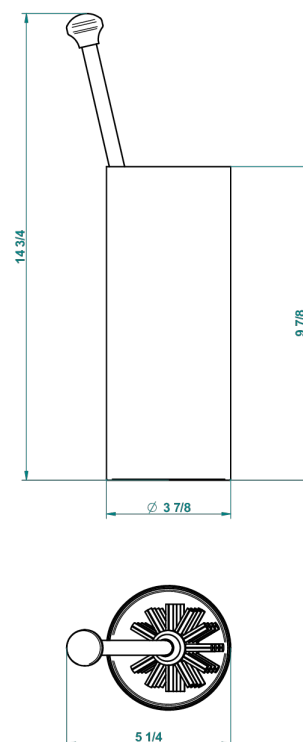

CHARLESTON WITH SMOOTH METAL LEVER HANDLES

G3N-4700

Free standing toilet brush holder

18356

16/07/2015

CHARACTERISTIC

- Charleston with smooth metal lever handles
- Free standing toilet brush holder

AVAILABLE FINITIONS

Black nickel - D24

Blush PVD - H62

Brass color PVD - H49

Brown bronze color PVD - F33

Chrome polished - A02

Chrome polished / gold polished - G02

Copper antique matt, coated - H07

Gold color PVD - H52

Nickel color PVD - H55

Nickel polished - B01

Rose Gold - F27

Satin chrome - C03

Silver polished, antique - H03

Silver rhodium - F18

Soft gold - F30