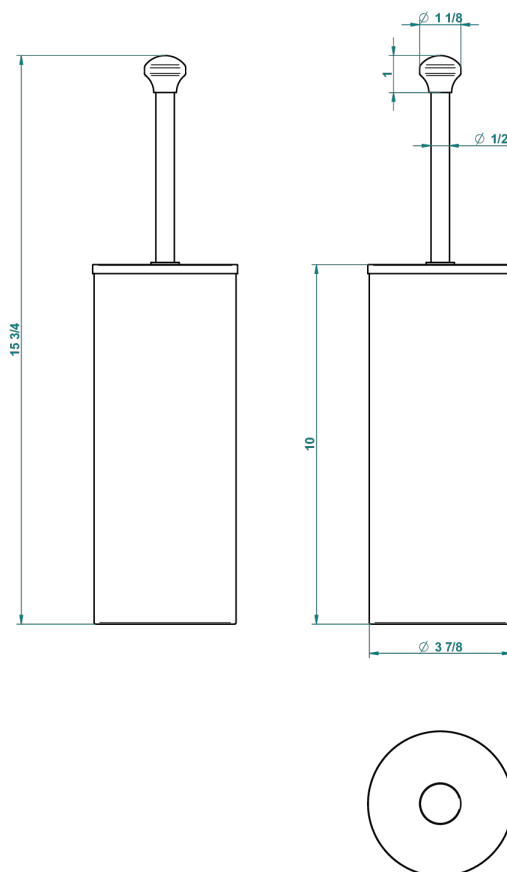

CHARLESTON WITH SMOOTH METAL LEVER HANDLES

G3N-4700C

Metal toilet brush holder with brush with cover floor mounted

2629

17/07/2015

CHARACTERISTIC

- Charleston with smooth metal lever handles
- Metal toilet brush holder with brush with cover floor mounted