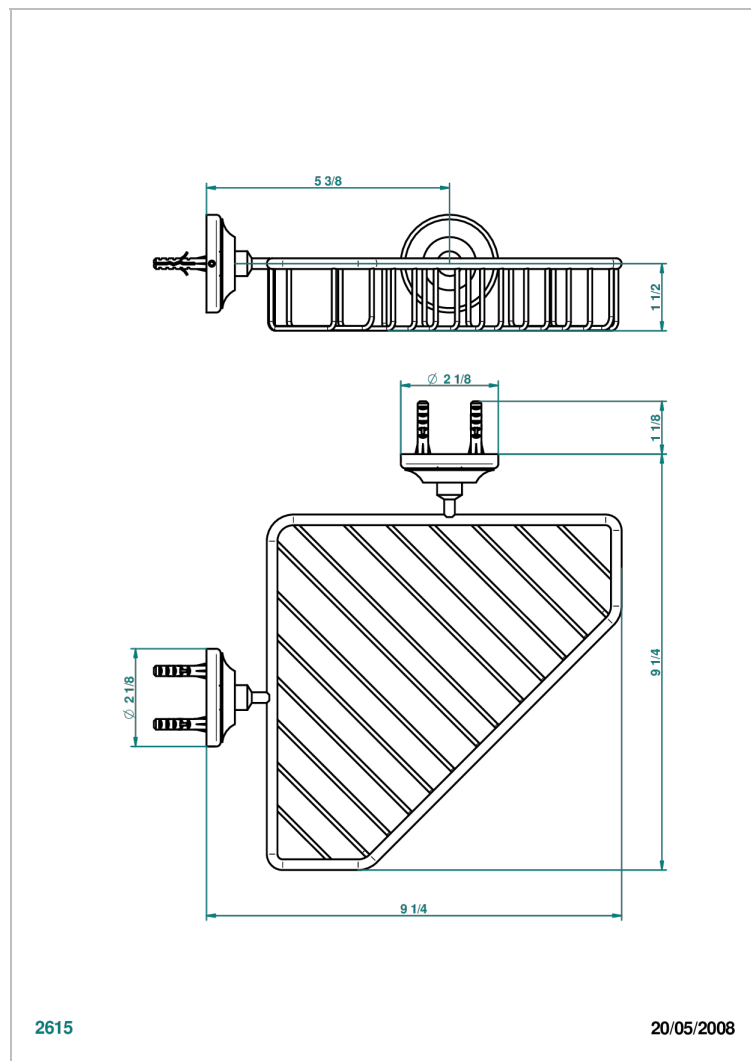

CHARLESTON WITH SMOOTH METAL LEVER HANDLES

G3N-3623

Large corner soap basket, wall mounted

CHARACTERISTIC

- Charleston with smooth metal lever handles
- Large corner soap basket, wall mounted

AVAILABLE FINITIONS