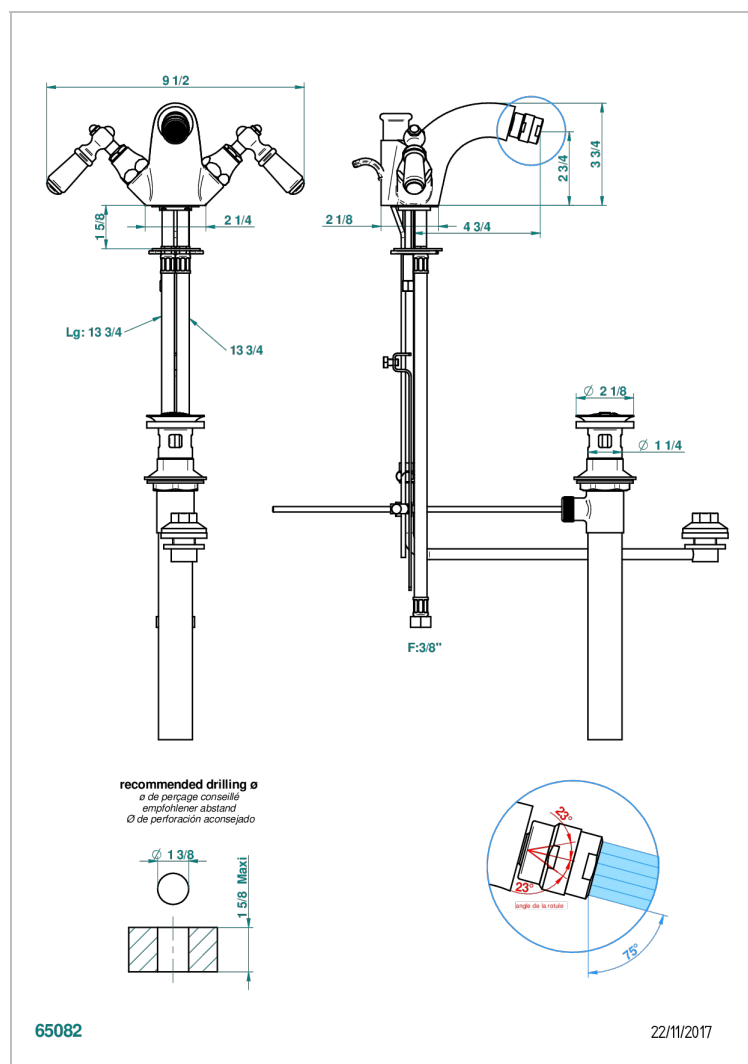

CHARLESTON WITH SMOOTH METAL LEVER HANDLES

G3N-3205/2US

Single hole bidet faucet, integral diverter for vertical spray with drain

CHARACTERISTIC

- Charleston with smooth metal lever handles
- Single hole bidet faucet, integral diverter for vertical spray with drain