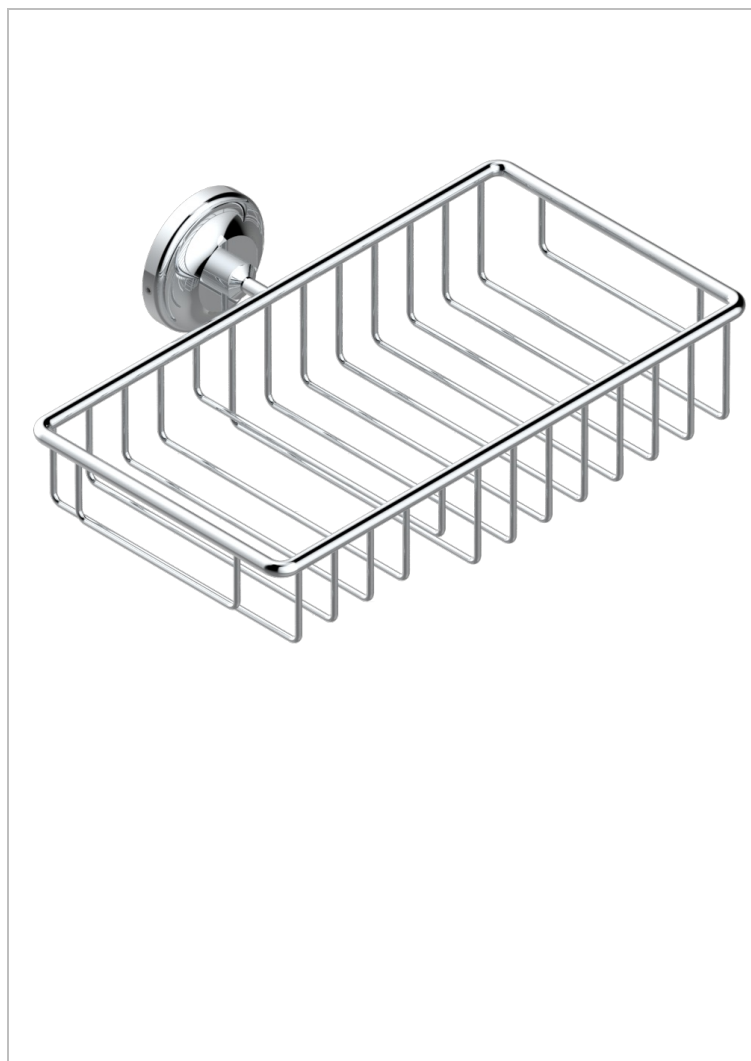

CHARLESTON WITH SMOOTH METAL LEVER HANDLES

G3N-2620

Soap and sponge holder, wall mounted

CHARACTERISTIC

- Charleston with smooth metal lever handles
- Soap and sponge holder, wall mounted

AVAILABLE FINITIONS

Nickel antique / Sovereign - H28

Nickel color PVD - H55

Nickel polished - B01

Rose Gold - F27

Satin chrome - C03

Silver polished, antique - H03

Silver rhodium - F18

Soft gold - F30