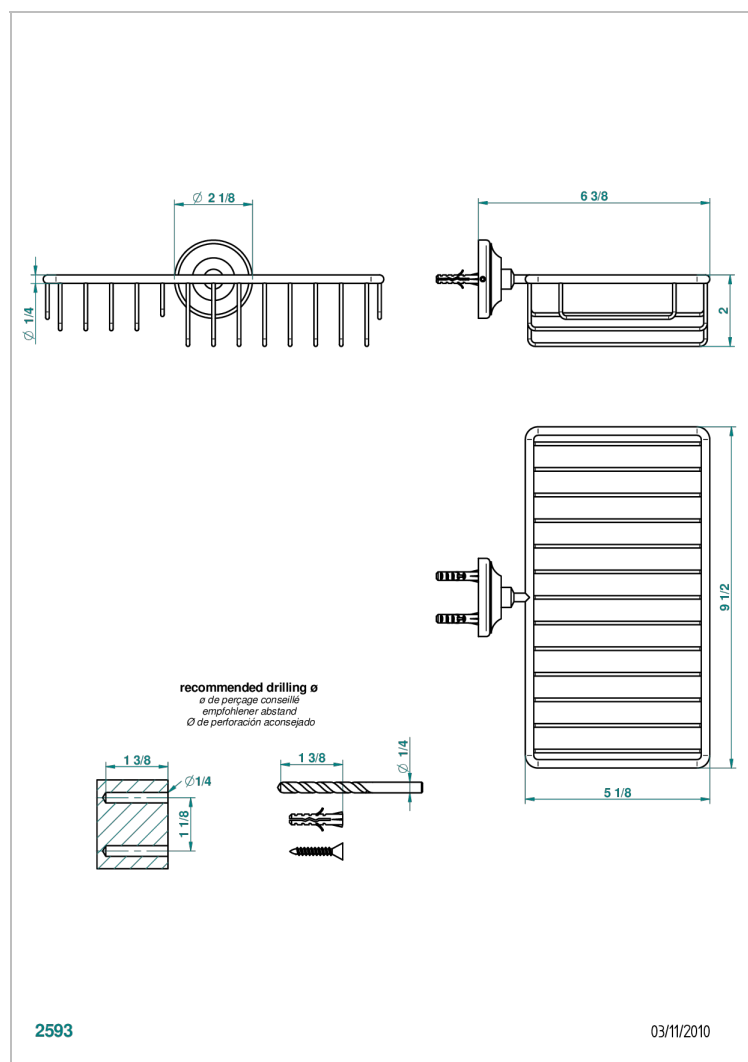

CHARLESTON WITH SMOOTH METAL LEVER HANDLES

G3N-2620

Soap and sponge holder, wall mounted

CHARACTERISTIC

- Charleston with smooth metal lever handles
- Soap and sponge holder, wall mounted

AVAILABLE FINITIONS